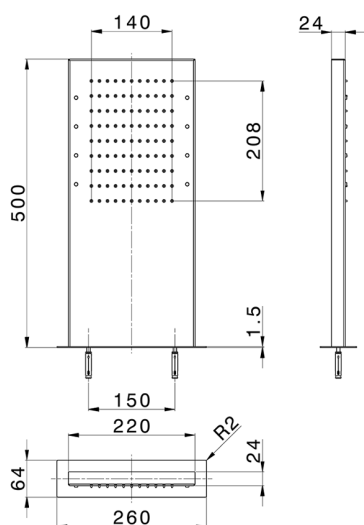

Rectangular wall-mounted showerhead ZEN_ZS1C0395

MODEL **ZS1C0395**

Rectangular wall-mounted showerhead, rain, chromotherapy functions, built-in control included, Stainless Steel AISI 304

AVAILABLE FINISHINGS

- **40** 40 Matt Black
- **4Q** 4Q Matt White
- **D1** D1 Brushed Inox
- **D2** D2 Polished Inox

CHARACTERISTICS

2024-11-15