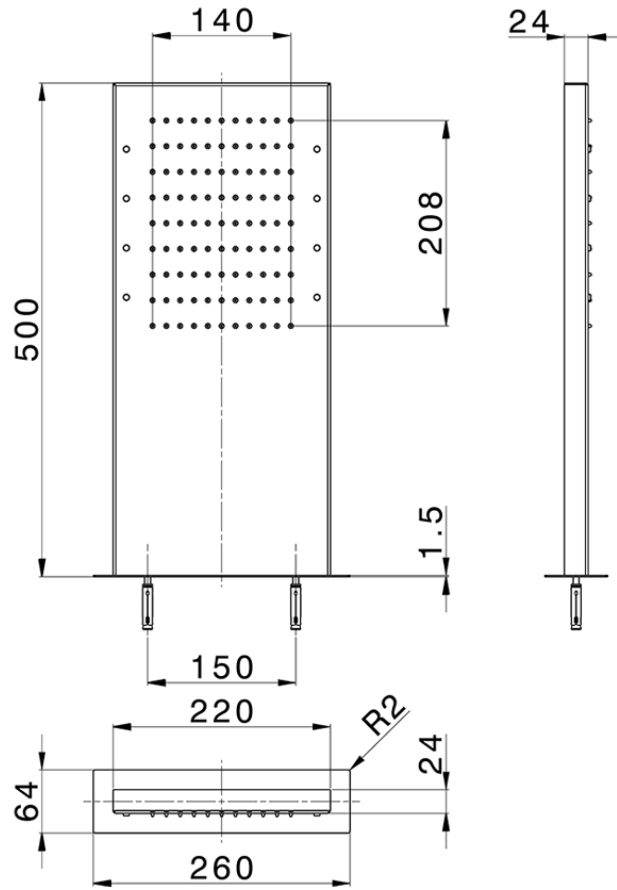

## Rectangular wall-mounted showerhead ZEN\_ZS1C0395

ZS1C0395

<https://en.huberitalia.com/rectangular-wall-mounted-showerhead-zen-zs1c0395>

2024-11-15