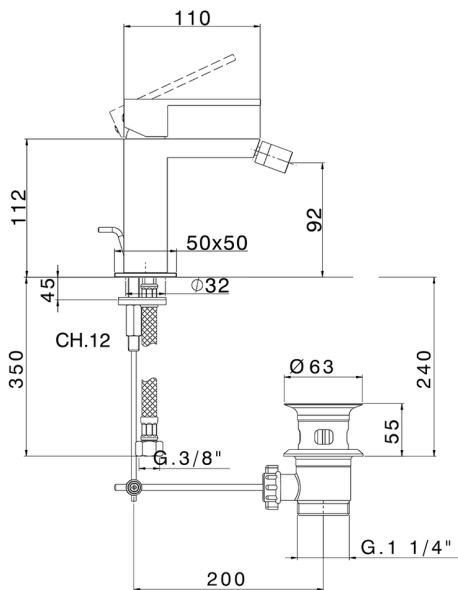

Single lever bidet mixer NUOVA EGO_NE000554

MODEL **NE000554**

Single lever bidet mixer, with 1"1/4 automatic pop-up waste, G.3/8" stainless steel flexible hoses

AVAILABLE FINISHINGS

-  **21** 21 Chrome
-  **2F** 2F Brushed Nickel
-  **40** 40 Matt Black
-  **4Q** 4Q Matt White

CHARACTERISTICS

Cartridge Spare Parts **ZZ96550000**

25 mm Cartridge

2024-11-21