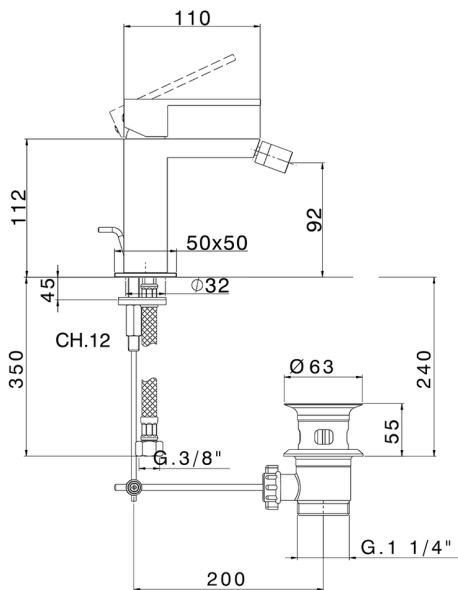

## Single lever bidet mixer NUOVA EGO\_NE000554

MODEL **NE000554**

Single lever bidet mixer, with 1"1/4 automatic pop-up waste, G.3/8" stainless steel flexible hoses

### CHARACTERISTICS

Cartridge Spare Parts **ZZ96550000**

**25 mm Cartridge**

2024-11-21