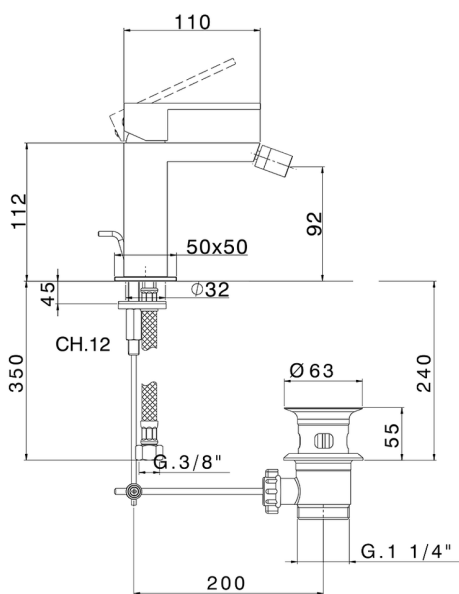

Single lever bidet mixer NUOVA EGO_NE000554

MODEL **NE000554**

Single lever bidet mixer, with 1"1/4 automatic pop-up waste, G.3/8" stainless steel flexible hoses

AVAILABLE FINISHINGS

-  **21** 21 Chrome
-  **2F** 2F Brushed Nickel
-  **40** 40 Matt Black
-  **4Q** 4Q Matt White

CHARACTERISTICS

Cartridge Spare Parts **ZZ96550000**

25 mm Cartridge

2024-11-23