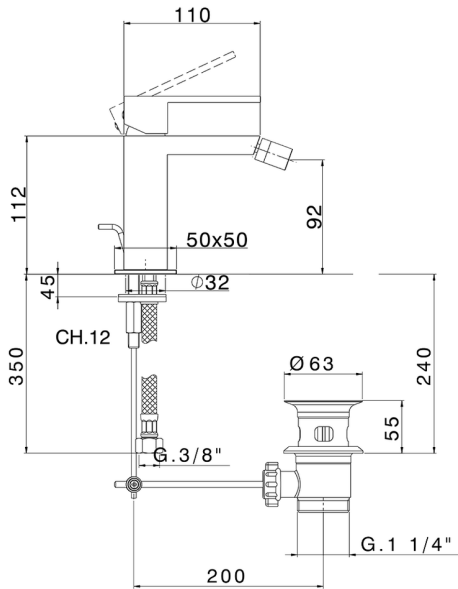

Single lever bidet mixer NUOVA EGO_NE000554

MODEL **NE000554**

Single lever bidet mixer, with 1"1/4 automatic pop-up waste, G.3/8" stainless steel flexible hoses

AVAILABLE FINISHINGS

-  **21** 21 Chrome
-  **2F** 2F Brushed Nickel
-  **40** 40 Matt Black
-  **4Q** 4Q Matt White

CHARACTERISTICS

Cartridge Spare Parts **ZZ96550000**

25 mm Cartridge

2024-11-21