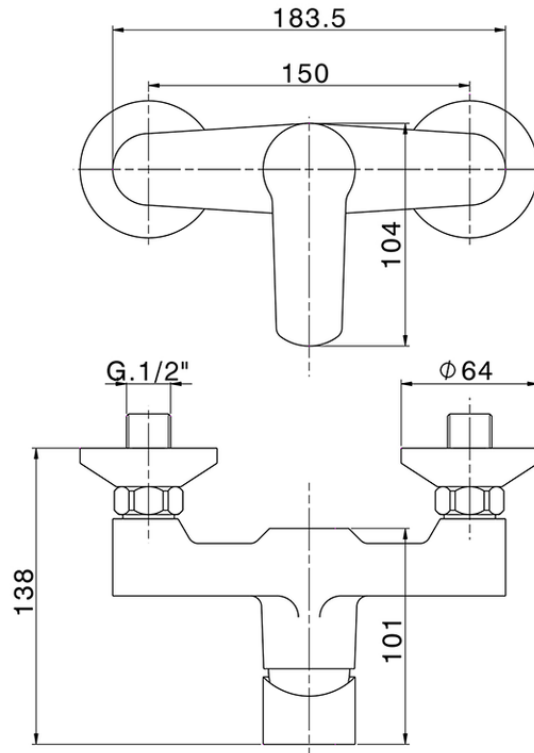

## Single lever shower mixer SATURNO\_SN000444

SN000444

<https://en.huberitalia.com/single-lever-shower-mixer-saturno-sn000444>

2024-12-22