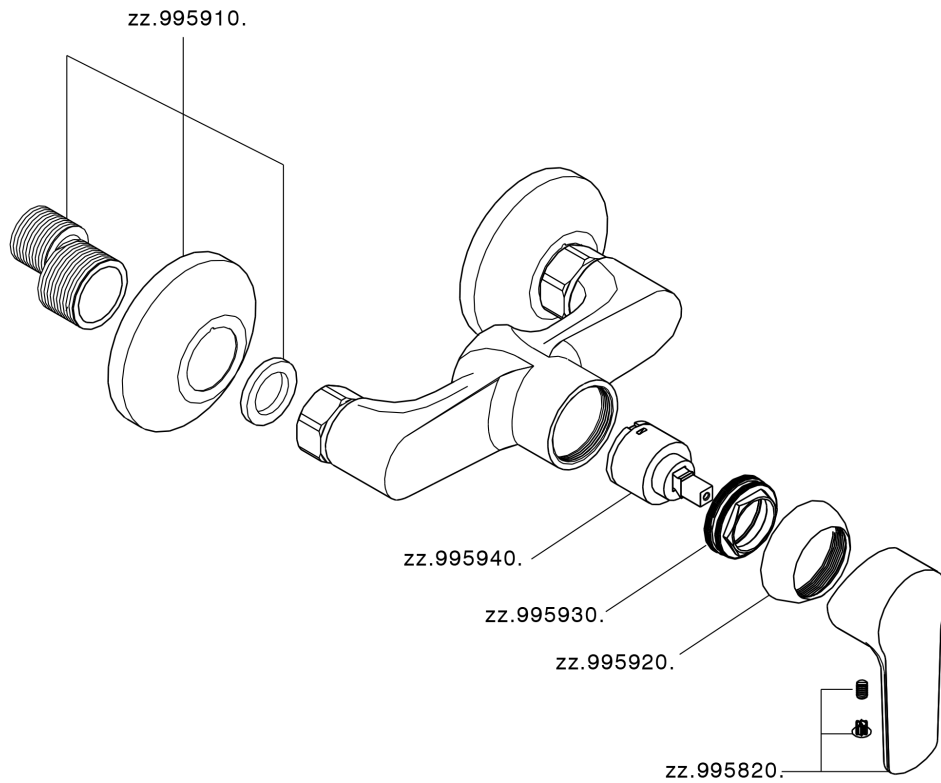

Single lever shower mixer SATURNO_SN000444

SN000444

<https://en.huberitalia.com/single-lever-shower-mixer-saturno-sn000444>

2024-12-22