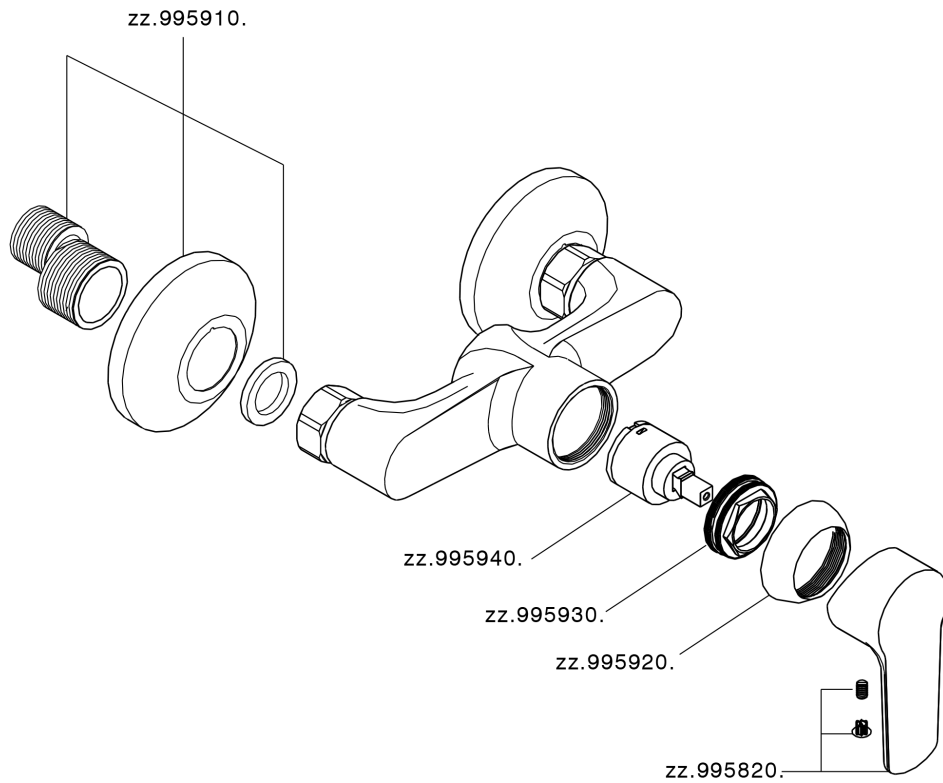

Single lever shower mixer SATURNO_SN000444

MODEL **SN000444**

Single lever shower mixer, without shower set, 1/2" M flexible connection

AVAILABLE FINISHINGS

CHARACTERISTICS

Cartridge Spare Parts **ZZ99751000**

35 mm Cartridge

Single lever shower mixer SATURNO_SN000444

SN000444

<https://en.huberitalia.com/single-lever-shower-mixer-saturno-sn000444>

2024-12-22