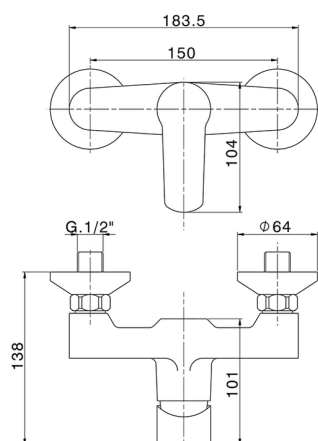

Single lever shower mixer SATURNO_SN000444

MODEL **SN000444**

Single lever shower mixer, without shower set, 1/2" M flexible connection

AVAILABLE FINISHINGS

CHARACTERISTICS

Cartridge Spare Parts **ZZ99751000**

35 mm Cartridge

Single lever shower mixer SATURNO_SN000444

SN000444

<https://en.huberitalia.com/single-lever-shower-mixer-saturno-sn000444>

2024-12-22