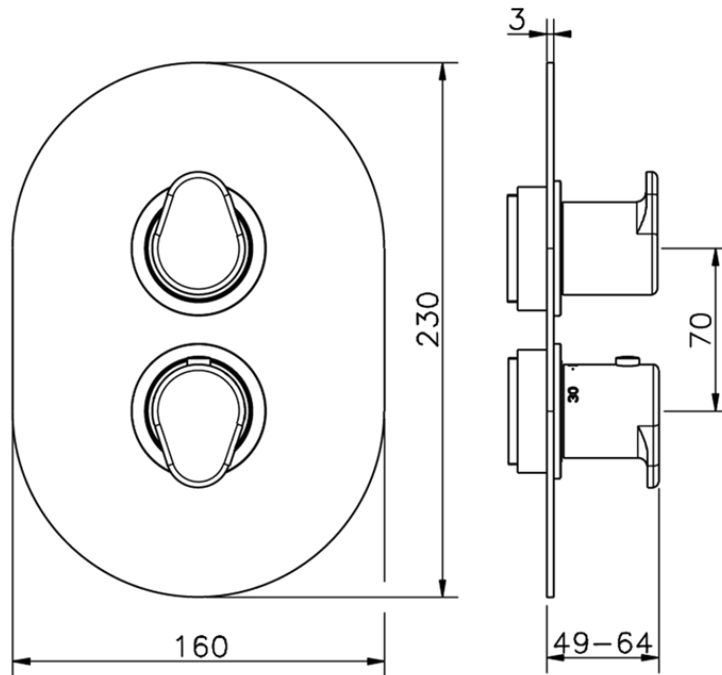

Exposed part for con.thermo.shower valve, 2-outlet LEVITY_LY018100

LY018100

<https://en.huberitalia.com/exposed-part-for-con-thermo-shower-valve-2-outlet-levity-ly018100>

Piastra/Plate/Plaque/Platte/Placa

2-3mm: XX 25-40 YY 76-91

10 mm: XX 16-31 YY 65-80

ZB018101

<https://en.huberitalia.com/2-outlet-concealed-thermostatic-shower-valve-concealed-zb018101>

2024-12-19