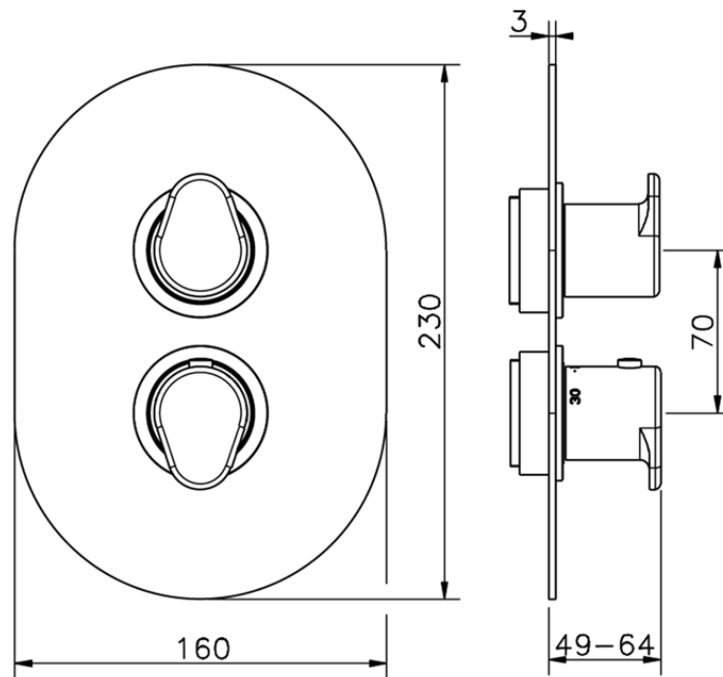

Exposed part for con.thermo.shower valve, 2-outlet LEVITY_LY018100

LY018100

<https://en.huberitalia.com/exposed-part-for-con-thermo-shower-valve-2-outlet-levity-ly018100>

Piastra/Plate/Plaque/Platte/Placa

2-3mm: XX 25-40 YY 76-91

10 mm: XX 16-31 YY 65-80

ZB018101

<https://en.huberitalia.com/2-outlet-concealed-thermostatic-shower-valve-concealed-zb018101>

2024-12-18