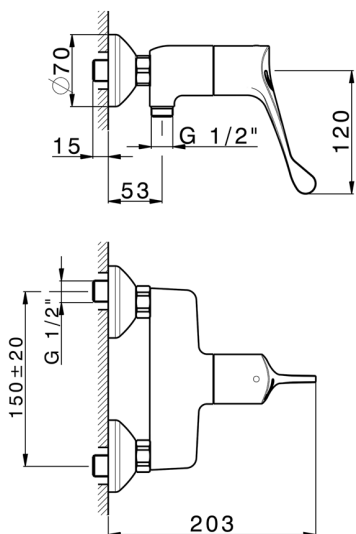

HTS Basic Thermo Sequential Shower Mixer COMMUNITY

MODEL **HBT01000**

HTS Basic Thermo Sequential Shower Mixer, without shower set, 1/2" M flexible connection

AVAILABLE FINISHINGS

CHARACTERISTICS

Sequential

The Huber sequential thermostatic cartridge HTS is equipped with a new, patented system for integrated and simultaneous adjustment of water temperature and flow.

Thermostatic

The Huber thermostatic is your personal water manager, helping you to handle, control and save water and energy.