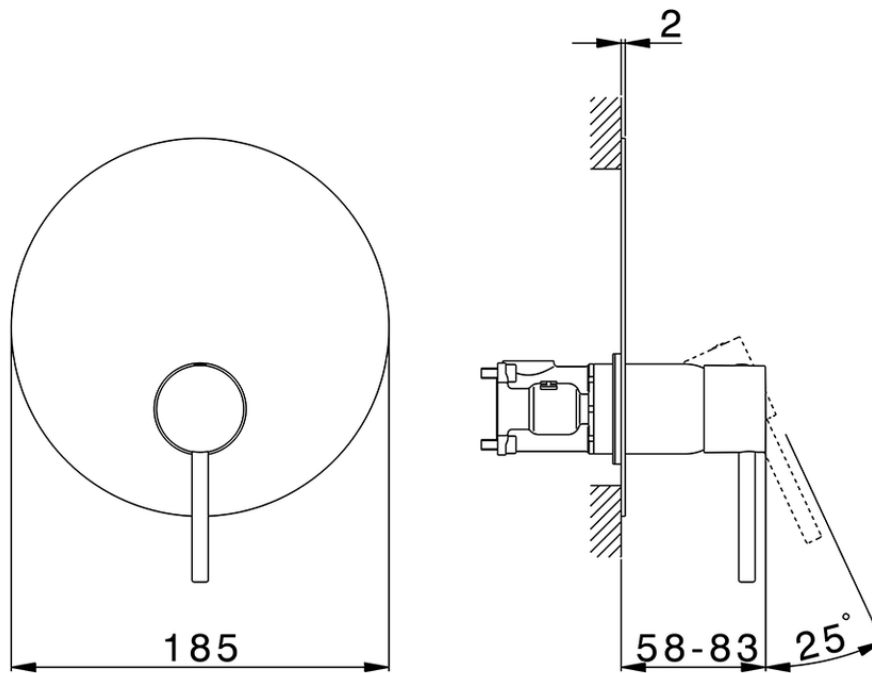

Exposed part for Single Lever One Box Valve TRATTO EVO_TV0BM010

TV0BM010

<https://en.huberitalia.com/exposed-part-for-single-lever-one-box-valve-tratto-evo-tv0bm010>

ZB00B031

<https://en.huberitalia.com/one-box-universal-concealed-part-one-box-zb00b031>