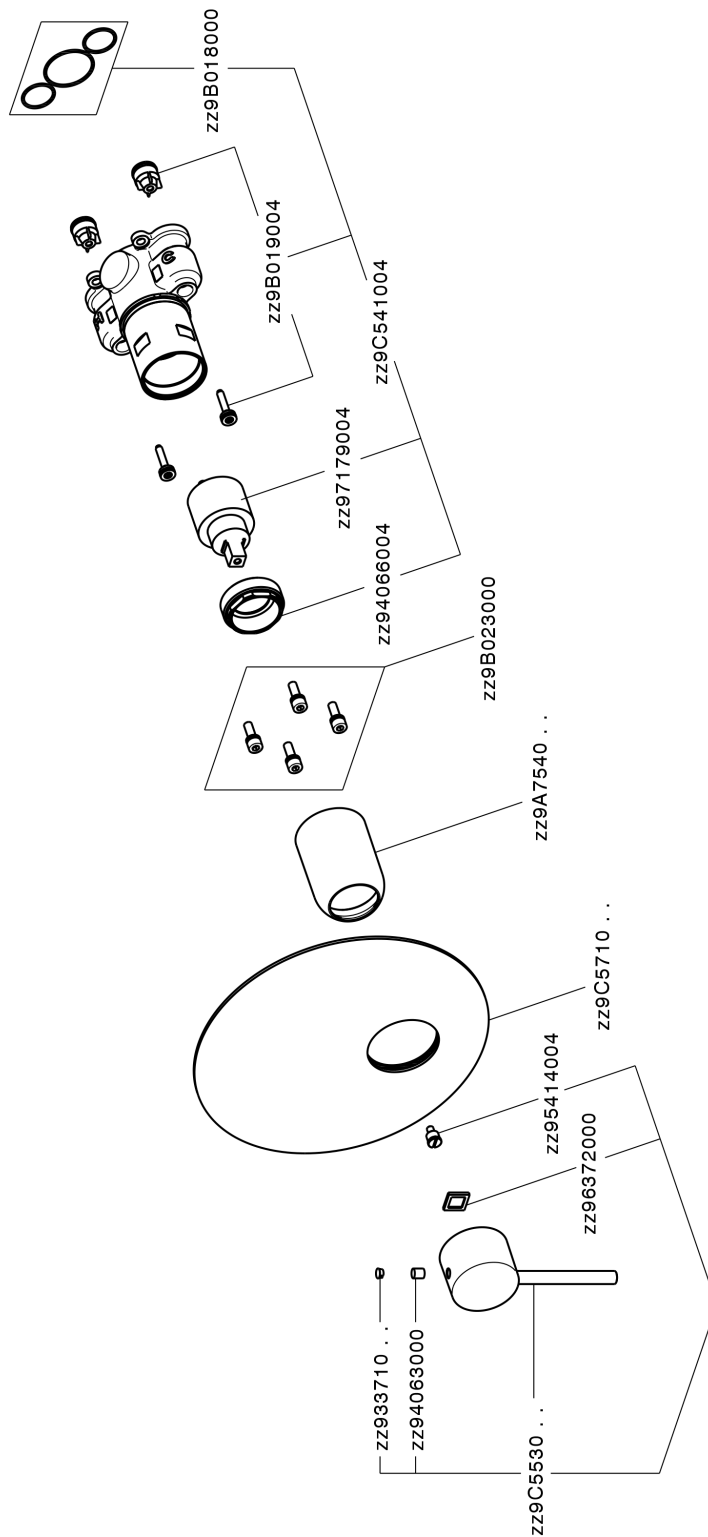

Exposed part for Single Lever One Box Valve TRATTO EVO_TV0BM010

TV0BM010

<https://en.huberitalia.com/exposed-part-for-single-lever-one-box-valve-tratto-evo-tv0bm010>

One Box Universal Concealed Part ONE BOX_ZB00B031

ZB00B031

<https://en.huberitalia.com/one-box-universal-concealed-part-one-box-zb00b031>

One Box Universal Concealed Part ONE BOX_ZB00B030

ZB00B030

<https://en.huberitalia.com/one-box-universal-concealed-part-one-box-zb00b030>