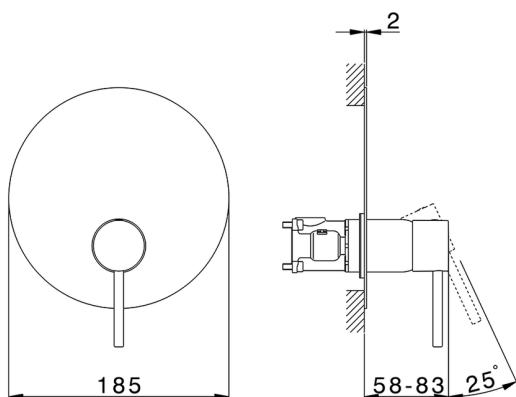

## Exposed part for Single Lever One Box Valve TRATTO EVO\_TV0BM010

MODEL **TV0BM010**

Exposed part for Single Lever One Box Valve, 1 Outlet, Minimum depth of installation: 67 mm, without concealed part, for items ZB00B030-ZB00B031

AVAILABLE FINISHINGS

CHARACTERISTICS

Cartridge Spare Parts **ZZ97179000**

**35 mm Cartridge**

Installation **Concealed**

Required concealed parts **ZB00B031**

**ZB00B030**

## Exposed part for Single Lever One Box Valve TRATTO EVO\_TV0BM010

TV0BM010

<https://en.huberitalia.com/exposed-part-for-single-lever-one-box-valve-tratto-evo-tv0bm010>