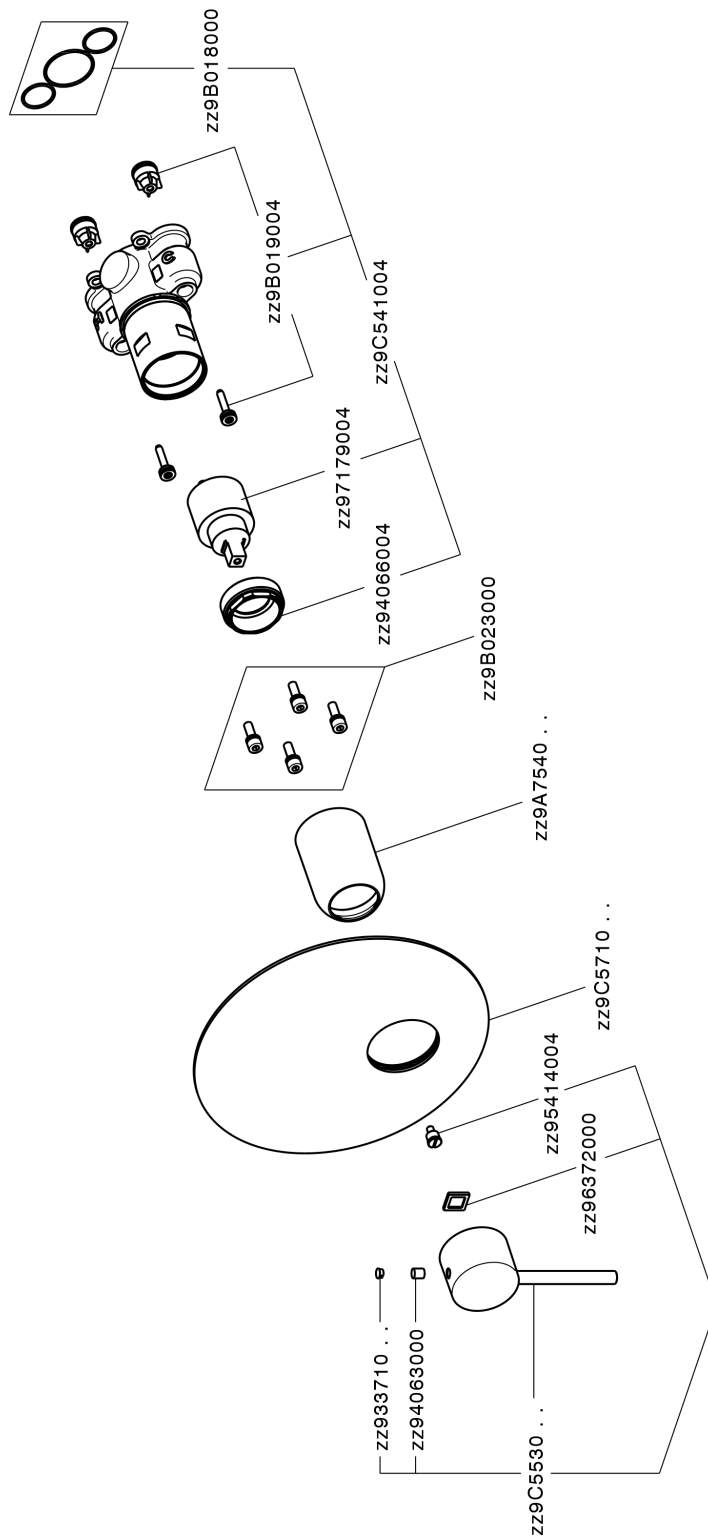

## Exposed part for Single Lever One Box Valve TRATTO EVO\_TV0BM010

MODEL **TV0BM010**

Exposed part for Single Lever One Box Valve, 1 Outlet, Minimum depth of installation: 67 mm, without concealed part, for items ZB00B030-ZB00B031

AVAILABLE FINISHINGS

CHARACTERISTICS

Cartridge Spare Parts **ZZ97179000**

**35 mm Cartridge**

Installation **Concealed**

Required concealed parts **ZB00B031**

**ZB00B030**

## Exposed part for Single Lever One Box Valve TRATTO EVO\_TV0BM010

TV0BM010

<https://en.huberitalia.com/exposed-part-for-single-lever-one-box-valve-tratto-evo-tv0bm010>

## One Box Universal Concealed Part ONE BOX\_ZB00B031

MODEL **ZB00B031**

One Box Universal Concealed Part, for 1 or 2 or 3 outlet thermostatic or single lever, without trim kit, with noise reducers, with sealing gasket