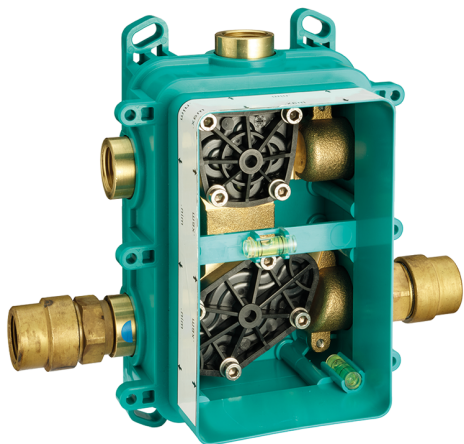

Exposed part for Single Lever One Box Valve TRATTO EVO_TV0BM010

MODEL **TV0BM010**

Exposed part for Single Lever One Box Valve, 1 Outlet, Minimum depth of installation: 67 mm, without concealed part, for items ZB00B030-ZB00B031

AVAILABLE FINISHINGS

CHARACTERISTICS

Cartridge Spare Parts **ZZ97179000**

35 mm Cartridge

Installation **Concealed**

Required concealed parts **ZB00B031**

ZB00B030

Exposed part for Single Lever One Box Valve TRATTO EVO_TV0BM010

TV0BM010

<https://en.huberitalia.com/exposed-part-for-single-lever-one-box-valve-tratto-evo-tv0bm010>

One Box Universal Concealed Part ONE BOX_ZB00B031

MODEL **ZB00B031**

One Box Universal Concealed Part, for 1 or 2 or 3 outlet thermostatic or single lever, without trim kit, with noise reducers, with sealing gasket

One Box Universal Concealed Part ONE BOX_ZB00B030

MODEL **ZB00B030**

One Box Universal Concealed Part, for 1 or 2 or 3 outlet thermostatic or single lever, without trim kit, without noise reducers, with sealing gasket