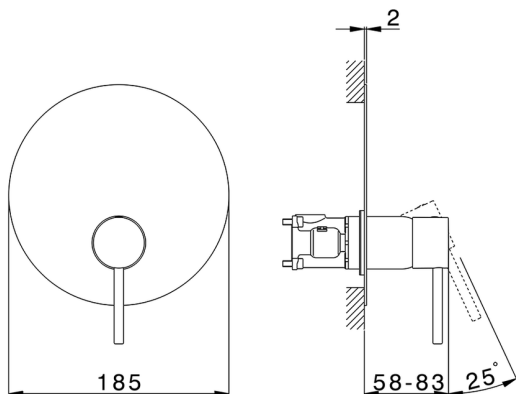

Exposed part for Single Lever One Box Valve TRATTO EVO_TV0BM010

MODEL **TV0BM010**

Exposed part for Single Lever One Box Valve, 1 Outlet, Minimum depth of installation: 67 mm, without concealed part, for items ZB00B030-ZB00B031

AVAILABLE FINISHINGS

CHARACTERISTICS

Cartridge Spare Parts **ZZ97179000**

35 mm Cartridge

Installation **Concealed**

Required concealed parts **ZB00B031**

ZB00B030

Exposed part for Single Lever One Box Valve TRATTO EVO_TV0BM010

TV0BM010

<https://en.huberitalia.com/exposed-part-for-single-lever-one-box-valve-tratto-evo-tv0bm010>

One Box Universal Concealed Part ONE BOX_ZB00B031

MODEL **ZB00B031**

One Box Universal Concealed Part, for 1 or 2 or 3 outlet thermostatic or single lever, without trim kit, with noise reducers, with sealing gasket