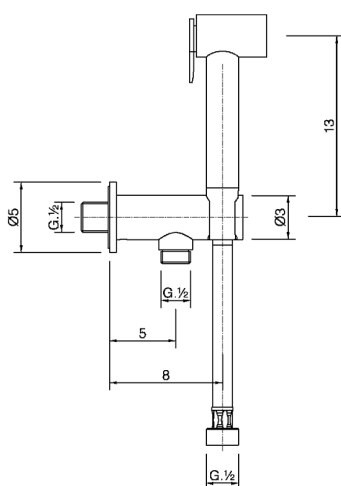

Toilet-jet handshower set HYGENIC SHOWERS_H3007910

MODEL **H3007910**

Toilet-jet handshower set, wall mounted with safety valve, Toilet-jet handshower, PVC 120 cm flexible hose

AVAILABLE FINISHINGS

- **21** 21 Chrome
- **24** 24 Gold
- **2F** 2F Brushed Nickel
- **40** 40 Matt Black

CHARACTERISTICS

Toilet-jet handshower

Toilet-jet Handshower

Multi-jets hygienic hand shower, for personal hygiene care.

2026-06-13