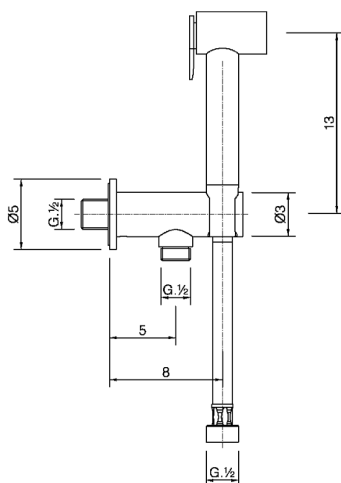

Toilet-jet handshower set HYGENIC SHOWERS_H3007910

MODEL **H3007910**

Toilet-jet handshower set, wall mounted with safety valve, Toilet-jet handshower, PVC 120 cm flexible hose

AVAILABLE FINISHINGS

- **21** 21 Chrome
- **24** 24 Gold
- **2F** 2F Brushed Nickel
- **40** 40 Matt Black

CHARACTERISTICS

Toilet-jet handshower

Toilet-jet Handshower

Multi-jets hygienic hand shower, for personal hygiene care.

2026-04-11