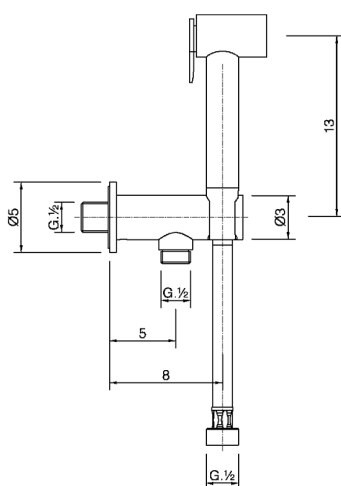

Toilet-jet handshower set HYGENIC SHOWERS_H3007910

MODEL **H3007910**

Toilet-jet handshower set, wall mounted with safety valve, Toilet-jet handshower, PVC 120 cm flexible hose

AVAILABLE FINISHINGS

- **21** 21 Chrome
- **24** 24 Gold
- **2F** 2F Brushed Nickel
- **40** 40 Matt Black

CHARACTERISTICS

Toilet-jet handshower

Toilet-jet Handshower

Multi-jets hygienic hand shower, for personal hygiene care.

2026-04-06