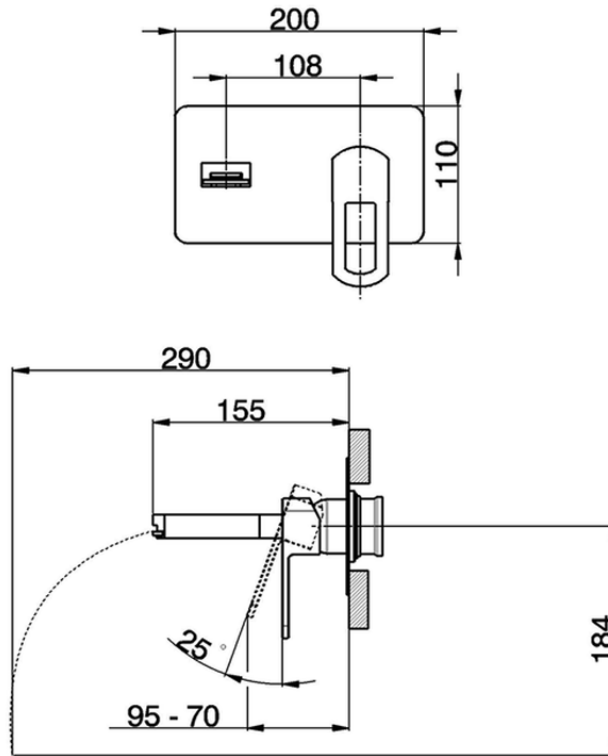

## Exposed part for single lever washbasin valve DADO\_DC005510

DC005510

<https://en.huberitalia.com/exposed-part-for-single-lever-washbasin-valve-dado-dc005510>

Piastra/Plate/Plaque/Platte/Placa

2-3mm: XX 56-76

10mm: XX 48-68