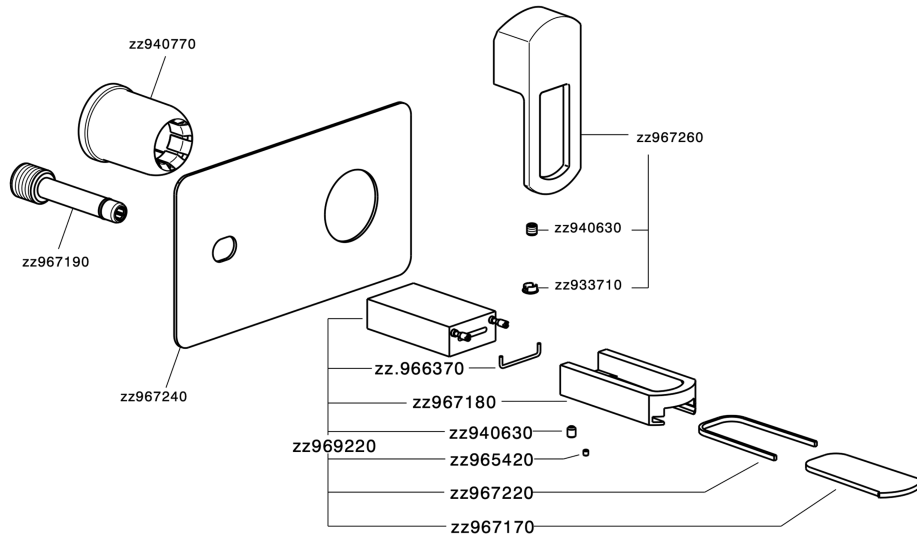

## Exposed part for single lever washbasin valve DADO\_DC005510

DC005510

<https://en.huberitalia.com/exposed-part-for-single-lever-washbasin-valve-dado-dc005510>

## Concealed single lever washbasin mixer Easy-Box CONCEALED\_ZB002450

ZB002450

<https://en.huberitalia.com/concealed-single-lever-washbasin-mixer-easy-box-concealed-zb002450>

2024-12-22