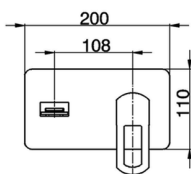

AVAILABLE FINISHINGS

- **21** 21 Chrome
- **2F** 2F Brushed Nickel
- **6U** 6U Chrome/Smoked