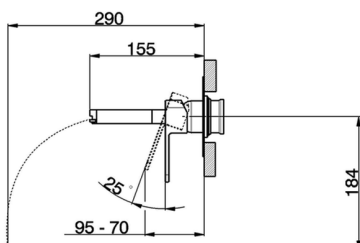

AVAILABLE FINISHINGS

- **21** 21 Chrome
- **2F** 2F Brushed Nickel
- **6U** 6U Chrome/Smoked