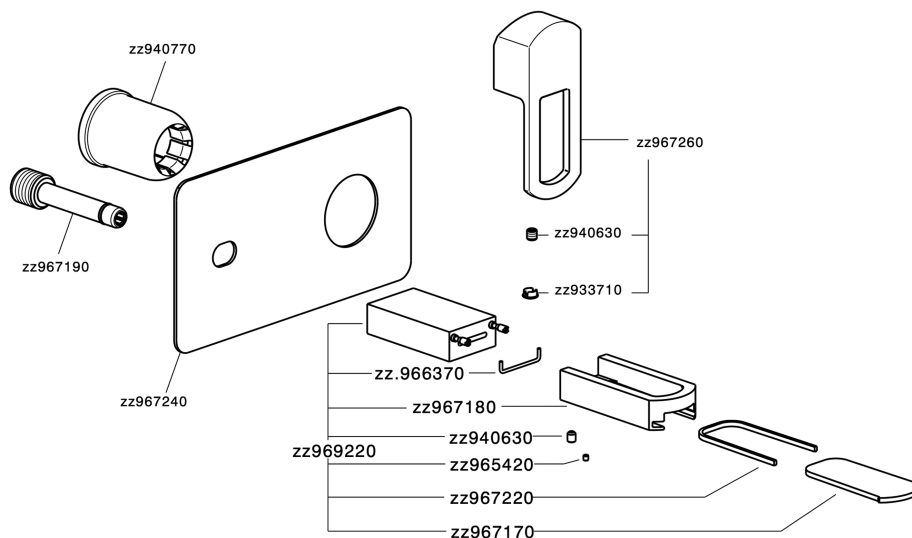

## Exposed part for single lever washbasin valve DADO\_DC005510

MODEL **DC005510**

Exposed part for single lever washbasin valve, without concealed part, spout plate available in chrome or smoked finish, spout L. 155 mm, for item Easy-Box ZB002450 and art. ZB025510

### CHARACTERISTICS

Installation **Concealed**

Required concealed parts **ZB002450**

## Exposed part for single lever washbasin valve DADO\_DC005510

DC005510

<https://en.huberitalia.com/exposed-part-for-single-lever-washbasin-valve-dado-dc005510>

CHARACTERISTICS

Concealed **1**  
Cartridge Spare Parts **ZZ95409000**  
**35 mm Cartridge**

Piastra/Plate/Plaque/Platte/Placa

2-3mm: XX 56-76

10mm: XX 48-68