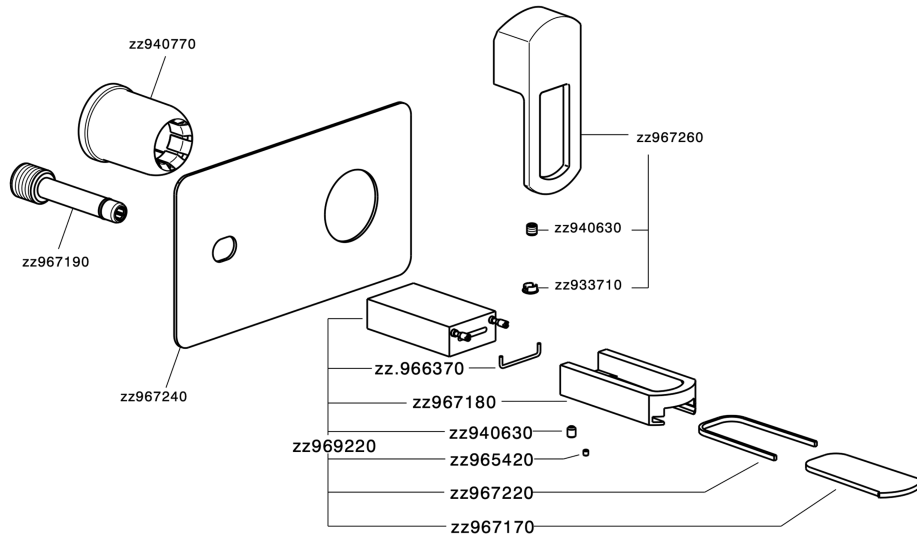

Exposed part for single lever washbasin valve DADO_DC005510

DC005510

<https://en.huberitalia.com/exposed-part-for-single-lever-washbasin-valve-dado-dc005510>

Concealed single lever washbasin mixer Easy-Box CONCEALED_ZB002450

ZB002450

<https://en.huberitalia.com/concealed-single-lever-washbasin-mixer-easy-box-concealed-zb002450>

2024-12-22