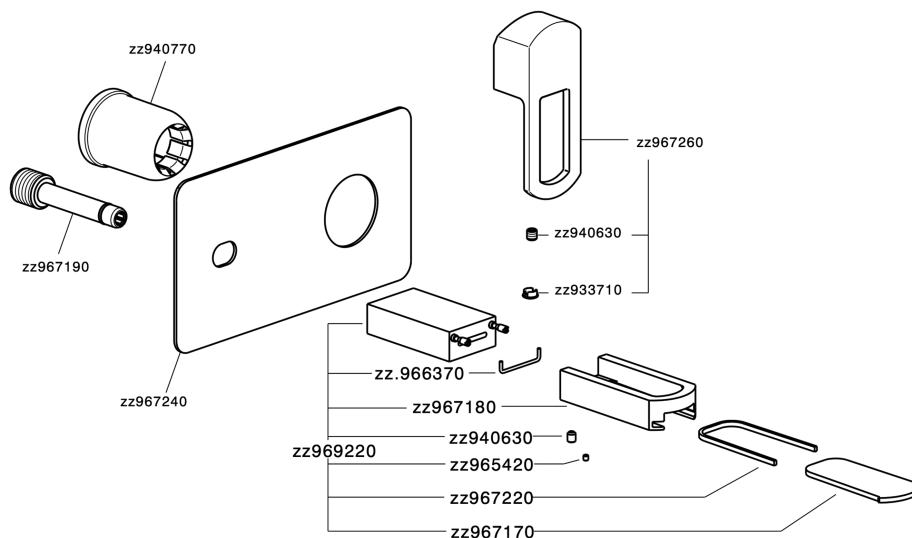

Exposed part for single lever washbasin valve DADO_DC005510

MODEL **DC005510**

Exposed part for single lever washbasin valve, without concealed part, spout plate available in chrome or smoked finish, spout L. 155 mm, for item Easy-Box ZB002450 and art. ZB025510

AVAILABLE FINISHINGS

-  **21** 21 Chrome
-  **2F** 2F Brushed Nickel
-  **6U** 6U Chrome/Smoked

CHARACTERISTICS

Installation **Concealed**

Required concealed parts **ZB002450**

Exposed part for single lever washbasin valve DADO_DC005510

DC005510

<https://en.huberitalia.com/exposed-part-for-single-lever-washbasin-valve-dado-dc005510>

Concealed single lever washbasin mixer Easy-Box CONCEALED_ZB002450

MODEL **ZB002450**

Concealed single lever washbasin mixer
Easy-Box, with protection guard box, without trim kit

AVAILABLE FINISHINGS

CHARACTERISTICS

Concealed **1**
Cartridge Spare Parts **ZZ95409000**
35 mm Cartridge

Piastra/Plate/Plaque/Platte/Placa

2-3mm: XX 56-76

10mm: XX 48-68

EcoStop

EcoStop feature limits water flow to approximately 50% of maximum output with one point of resistance on setting. Push slightly past the middle stop only when full water output is required. This will save water up to 50%.