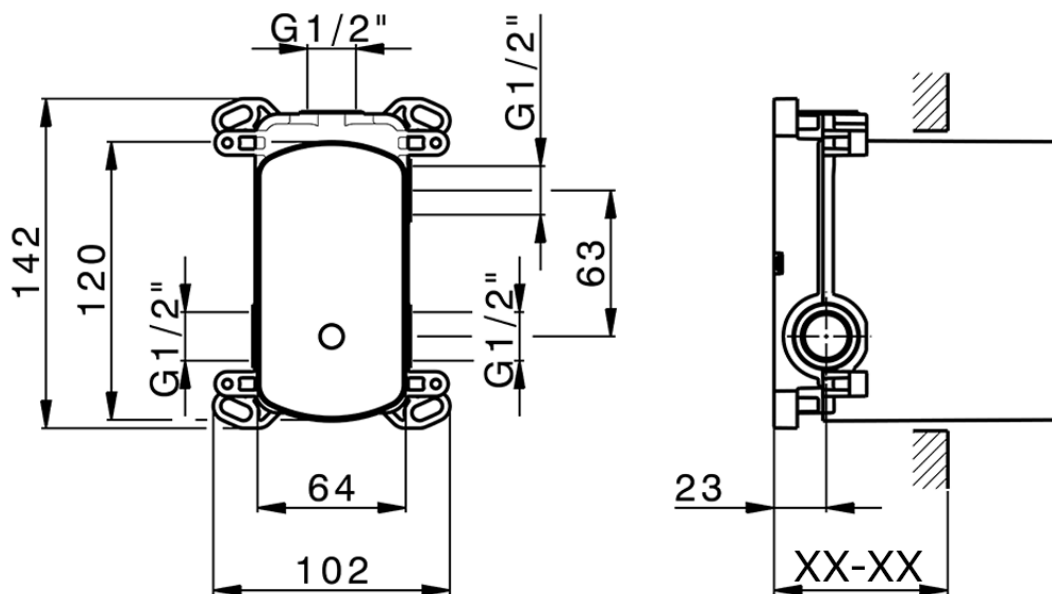

Exposed part for concealed 2-outlet mixer DADO_DD002300

DD002300

<https://en.huberitalia.com/exposed-part-for-concealed-2-outlet-mixer-dado-dd002300>

Piastra/Plate/Plaque/Platte/Placa

2-3mm: XX 65-85

10mm: XX 60-80