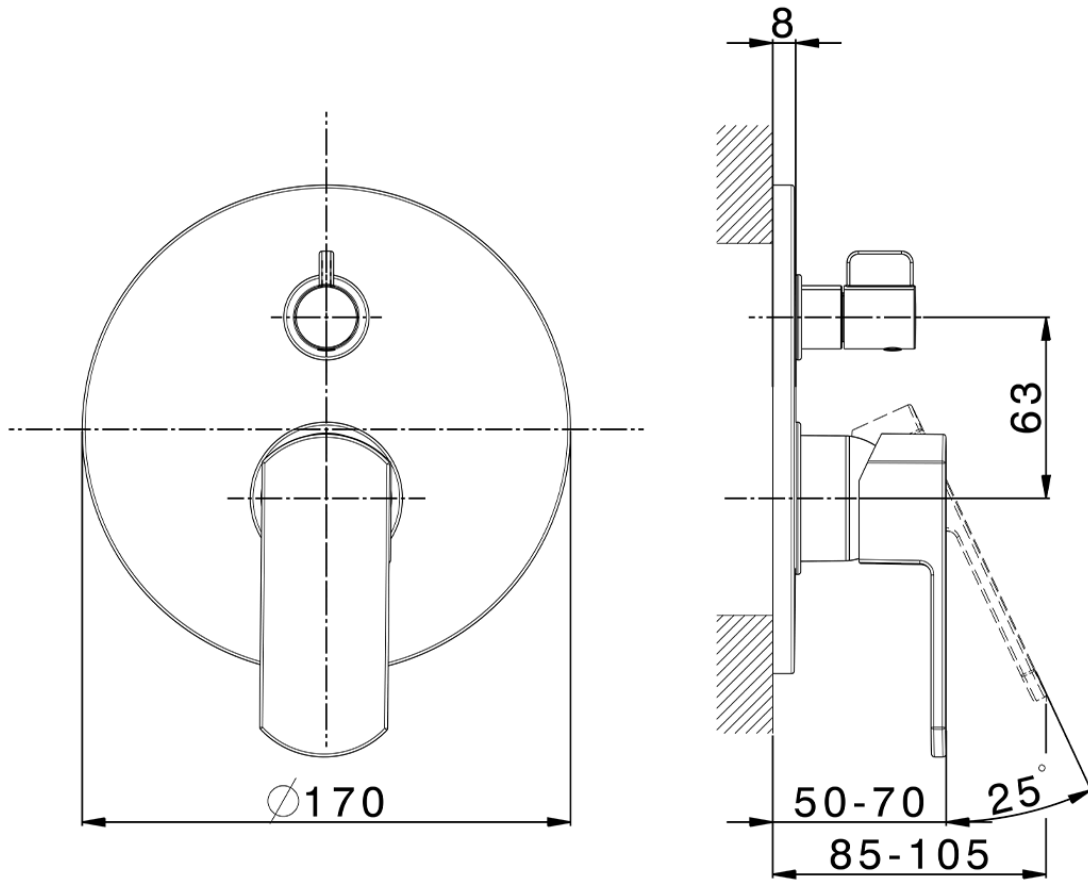

Exposed part for concealed 2-outlet mixer DADO_DD002300

DD002300

<https://en.huberitalia.com/exposed-part-for-concealed-2-outlet-mixer-dado-dd002300>

Piastra/Plate/Plaque/Platte/Placa

2-3mm: XX 65-85

10mm: XX 60-80