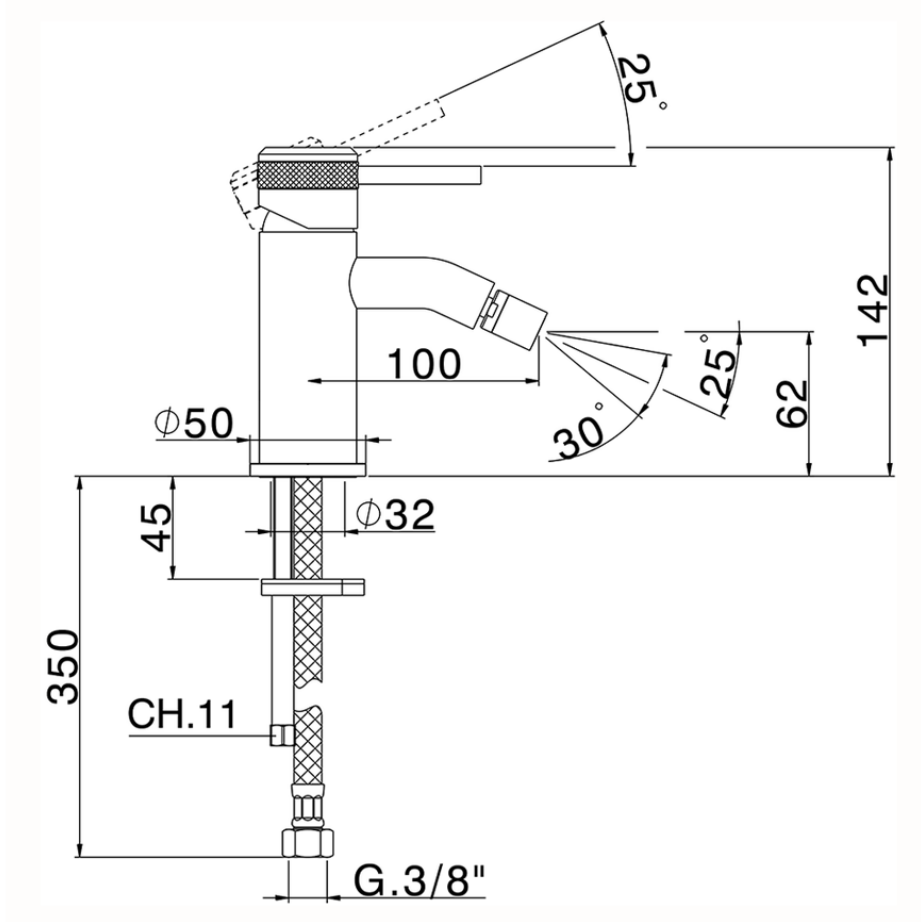

Single lever bidet mixer CHRONOS\_CR001560

CR001560

<https://en.huberitalia.com/single-lever-bidet-mixer-chronos-cr001560>

2024-11-15