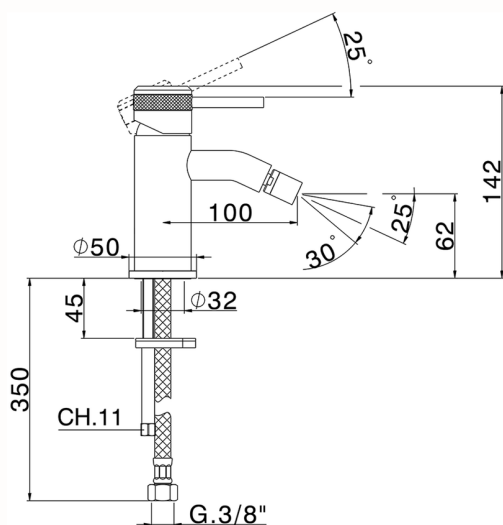

Single lever bidet mixer CHRONOS_CR001560

MODEL **CR001560**

Single lever bidet mixer, without automatic pop-up waste, G.3/8" stainless steel flexible hoses

AVAILABLE FINISHINGS

-  **21** 21 Chrome
-  **2F** 2F Brushed Nickel
-  **2Q** 2Q Black Titanium

CHARACTERISTICS

Cartridge Spare Parts **ZZ99672000**

35 mm Cartridge

EcoStop

EcoStop feature limits water flow to approximately 50% of maximum output with one point of resistance on setting. Push slightly past the middle stop only when full water output is required. This will save water up to 50%.