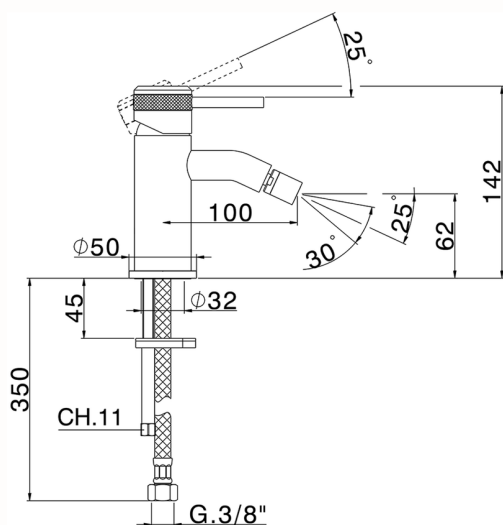

## Single lever bidet mixer CHRONOS\_CR001560

MODEL **CR001560**

Single lever bidet mixer, without automatic pop-up waste, G.3/8" stainless steel flexible hoses

### CHARACTERISTICS

Cartridge Spare Parts **ZZ99672000**

**35 mm Cartridge**

### EcoStop

EcoStop feature limits water flow to approximately 50% of maximum output with one point of resistance on setting. Push slightly past the middle stop only when full water output is required. This will save water up to 50%.