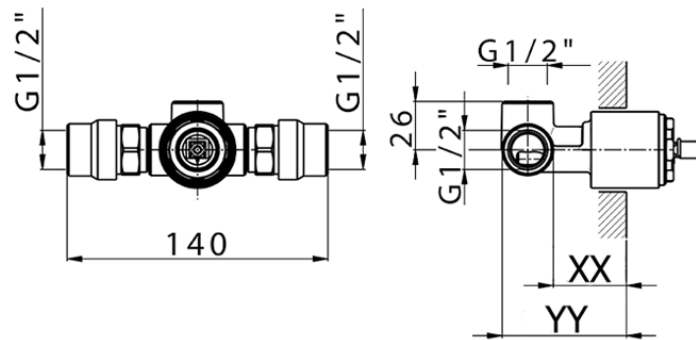

Exposed part for concealed S.L. shower valve DADO_DD003000

DD003000

<https://en.huberitalia.com/exposed-part-for-concealed-s-l-shower-valve-dado-dd003000>

Piastra/Plate/Plaque/Platte/Placa
 2-3mm: XX 27-47 YY 54-74
 10mm: XX 16-40 YY 43-68

ZB005301

<https://en.huberitalia.com/concealed-single-lever-shower-mixer-concealed-zb005301>

Piastra/Plate/Plaque/Platte/Placa

2-3mm: XX 27-47 YY 54-74

10mm: XX 16-40 YY 43-68

ZB005300

<https://en.huberitalia.com/concealed-single-lever-shower-valve-concealed-zb005300>