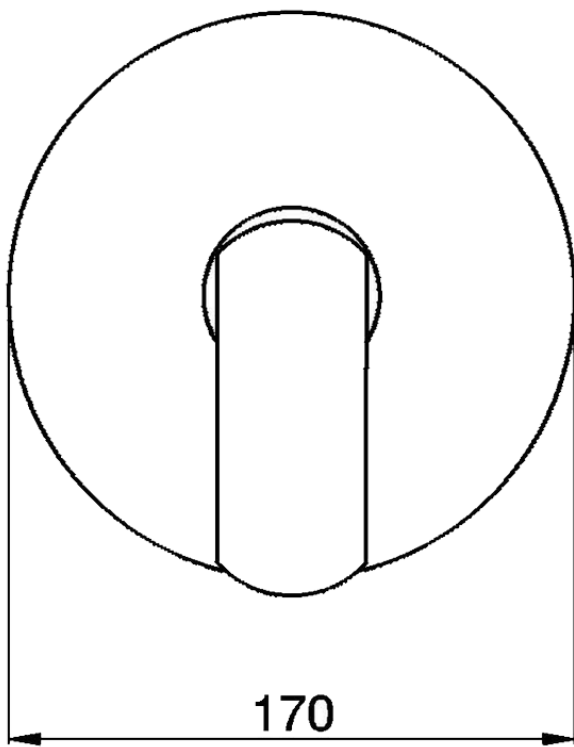

Exposed part for concealed S.L. shower valve DADO_DD003000

DD003000

<https://en.huberitalia.com/exposed-part-for-concealed-s-l-shower-valve-dado-dd003000>

Piastra/Plate/Plaque/Platte/Placa
 2-3mm: XX 27-47 YY 54-74
 10mm: XX 16-40 YY 43-68

ZB005301

<https://en.huberitalia.com/concealed-single-lever-shower-mixer-concealed-zb005301>

Piastra/Plate/Plaque/Platte/Placa

2-3mm: XX 27-47 YY 54-74

10mm: XX 16-40 YY 43-68

ZB005300

<https://en.huberitalia.com/concealed-single-lever-shower-valve-concealed-zb005300>