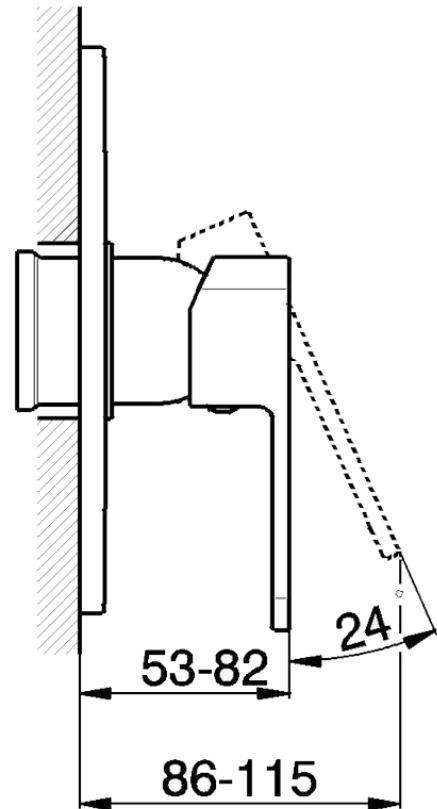

Exposed part for concealed S.L. shower valve DADO_DD003000

DD003000

<https://en.huberitalia.com/exposed-part-for-concealed-s-l-shower-valve-dado-dd003000>

Piastra/Plate/Plaque/Platte/Placa
 2-3mm: XX 27-47 YY 54-74
 10mm: XX 16-40 YY 43-68

ZB005301

<https://en.huberitalia.com/concealed-single-lever-shower-mixer-concealed-zb005301>

Piastra/Plate/Plaque/Platte/Placa

2-3mm: XX 27-47 YY 54-74

10mm: XX 16-40 YY 43-68

ZB005300

<https://en.huberitalia.com/concealed-single-lever-shower-valve-concealed-zb005300>