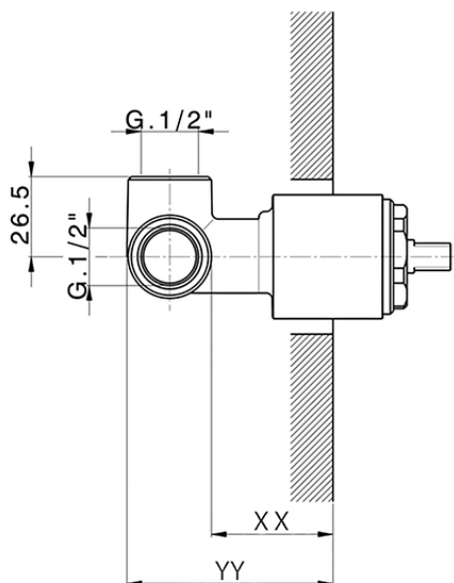

Exposed part for concealed S.L. shower valve DADO_DD003000

DD003000

<https://en.huberitalia.com/exposed-part-for-concealed-s-l-shower-valve-dado-dd003000>

Piastra/Plate/Plaque/Platte/Placa
 2-3mm: XX 27-47 YY 54-74
 10mm: XX 16-40 YY 43-68

ZB005301

<https://en.huberitalia.com/concealed-single-lever-shower-mixer-concealed-zb005301>

Piastra/Plate/Plaque/Platte/Placa

2-3mm: XX 27-47 YY 54-74

10mm: XX 16-40 YY 43-68

ZB005300

<https://en.huberitalia.com/concealed-single-lever-shower-valve-concealed-zb005300>