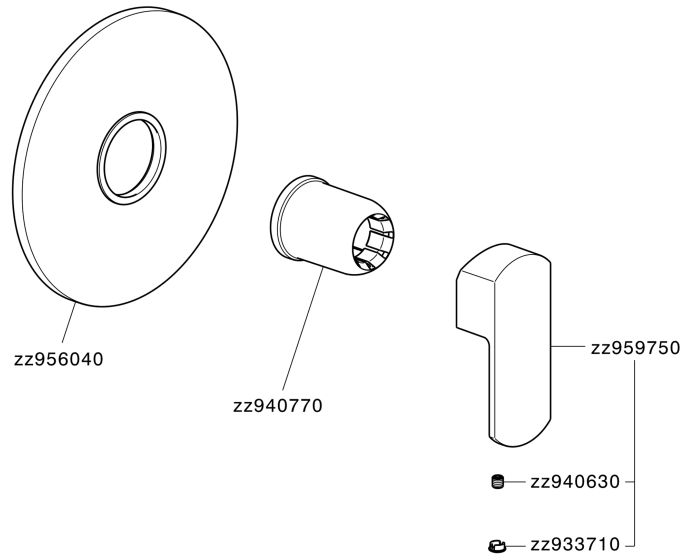

Exposed part for concealed S.L. shower valve DADO_DD003000

DD003000

<https://en.huberitalia.com/exposed-part-for-concealed-s-l-shower-valve-dado-dd003000>

Concealed single lever shower mixer CONCEALED_ZB005301

ZB005301

<https://en.huberitalia.com/concealed-single-lever-shower-mixer-concealed-zb005301>

Concealed single lever shower valve CONCEALED_ZB005300

ZB005300

<https://en.huberitalia.com/concealed-single-lever-shower-valve-concealed-zb005300>