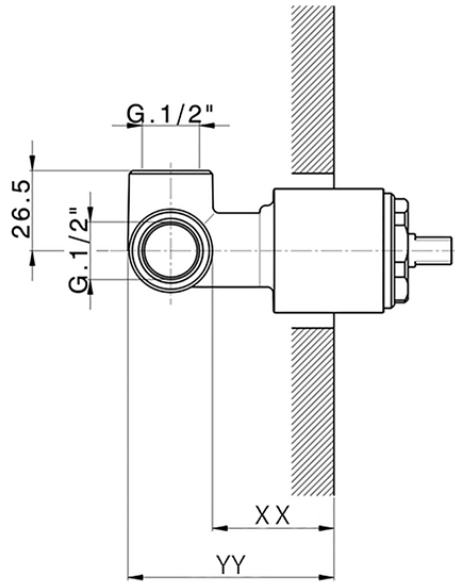

Exposed part for concealed S.L. shower valve DADO_DD003000

DD003000

<https://en.huberitalia.com/exposed-part-for-concealed-s-l-shower-valve-dado-dd003000>

Piastra/Plate/Plaque/Platte/Placa
 2-3mm: XX 27-47 YY 54-74
 10mm: XX 16-40 YY 43-68

ZB005301

<https://en.huberitalia.com/concealed-single-lever-shower-mixer-concealed-zb005301>

Piastra/Plate/Plaque/Platte/Placa

2-3mm: XX 27-47 YY 54-74

10mm: XX 16-40 YY 43-68

ZB005300

<https://en.huberitalia.com/concealed-single-lever-shower-valve-concealed-zb005300>