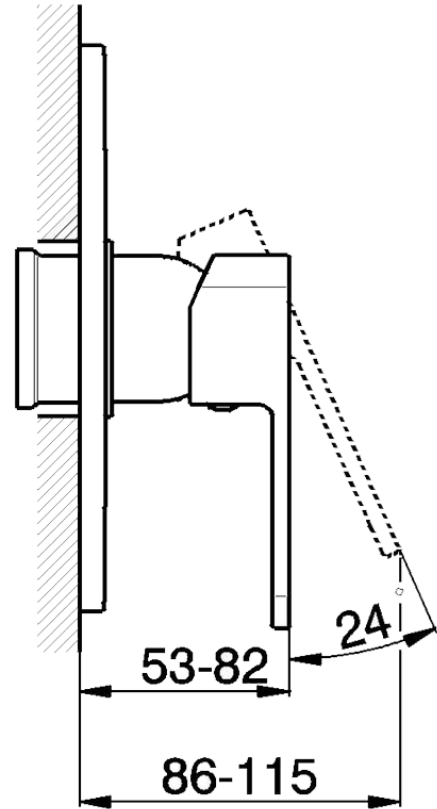

Exposed part for concealed S.L. shower valve DADO_DD003000

DD003000

<https://en.huberitalia.com/exposed-part-for-concealed-s-l-shower-valve-dado-dd003000>

Piastra/Plate/Plaque/Platte/Placa
 2-3mm: XX 27-47 YY 54-74
 10mm: XX 16-40 YY 43-68

ZB005301

<https://en.huberitalia.com/concealed-single-lever-shower-mixer-concealed-zb005301>

Piastra/Plate/Plaque/Platte/Placa

2-3mm: XX 27-47 YY 54-74

10mm: XX 16-40 YY 43-68

ZB005300

<https://en.huberitalia.com/concealed-single-lever-shower-valve-concealed-zb005300>