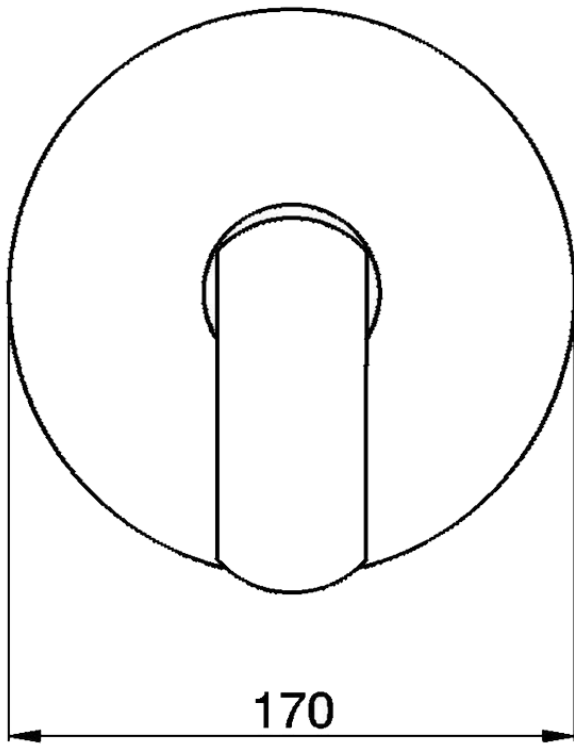

Exposed part for concealed S.L. shower valve DADO_DD003000

DD003000

<https://en.huberitalia.com/exposed-part-for-concealed-s-l-shower-valve-dado-dd003000>

Piastra/Plate/Plaque/Platte/Placa
 2-3mm: XX 27-47 YY 54-74
 10mm: XX 16-40 YY 43-68

ZB005301

<https://en.huberitalia.com/concealed-single-lever-shower-mixer-concealed-zb005301>

Piastra/Plate/Plaque/Platte/Placa

2-3mm: XX 27-47 YY 54-74

10mm: XX 16-40 YY 43-68

ZB005300

<https://en.huberitalia.com/concealed-single-lever-shower-valve-concealed-zb005300>