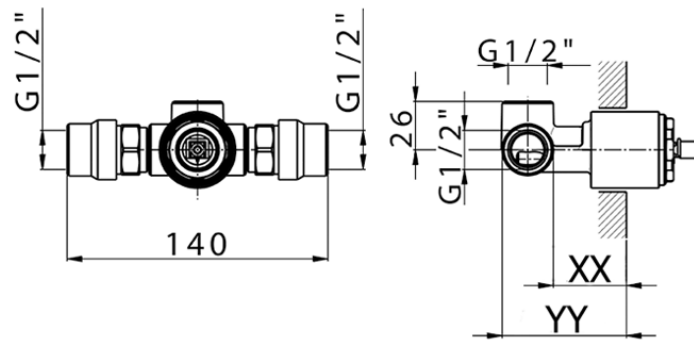

Exposed part for concealed S.L. shower valve DADO_DD003000

DD003000

<https://en.huberitalia.com/exposed-part-for-concealed-s-l-shower-valve-dado-dd003000>

Piastra/Plate/Plaque/Platte/Placa
 2-3mm: XX 27-47 YY 54-74
 10mm: XX 16-40 YY 43-68

ZB005301

<https://en.huberitalia.com/concealed-single-lever-shower-mixer-concealed-zb005301>

Piastra/Plate/Plaque/Platte/Placa

2-3mm: XX 27-47 YY 54-74

10mm: XX 16-40 YY 43-68

ZB005300

<https://en.huberitalia.com/concealed-single-lever-shower-valve-concealed-zb005300>