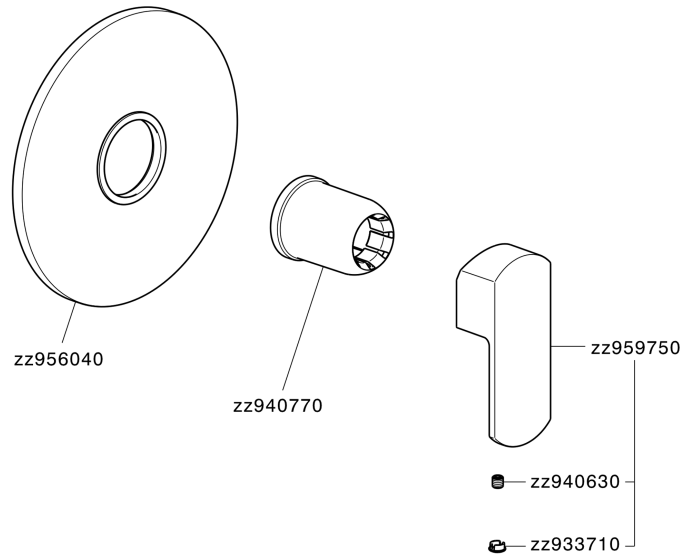

## Exposed part for concealed S.L. shower valve DADO\_DD003000

DD003000

<https://en.huberitalia.com/exposed-part-for-concealed-s-l-shower-valve-dado-dd003000>

Concealed single lever shower mixer CONCEALED\_ZB005301

ZB005301

<https://en.huberitalia.com/concealed-single-lever-shower-mixer-concealed-zb005301>

Concealed single lever shower valve CONCEALED\_ZB005300

ZB005300

<https://en.huberitalia.com/concealed-single-lever-shower-valve-concealed-zb005300>