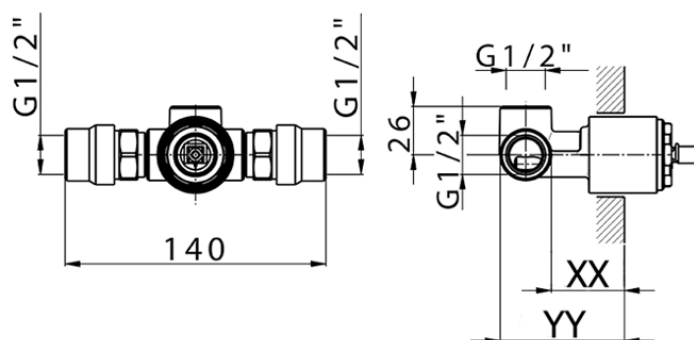

## Exposed part for concealed S.L. shower valve DADO\_DD003000

DD003000

<https://en.huberitalia.com/exposed-part-for-concealed-s-l-shower-valve-dado-dd003000>

## Piastra/Plate/Plaque/Platte/Placa

2-3mm: XX 27-47 YY 54-74

10mm: XX 16-40 YY 43-68

ZB005301

<https://en.huberitalia.com/concealed-single-lever-shower-mixer-concealed-zb005301>

Piastra/Plate/Plaque/Platte/Placa

2-3mm: XX 27-47 YY 54-74

10mm: XX 16-40 YY 43-68

ZB005300

<https://en.huberitalia.com/concealed-single-lever-shower-valve-concealed-zb005300>

2024-12-22