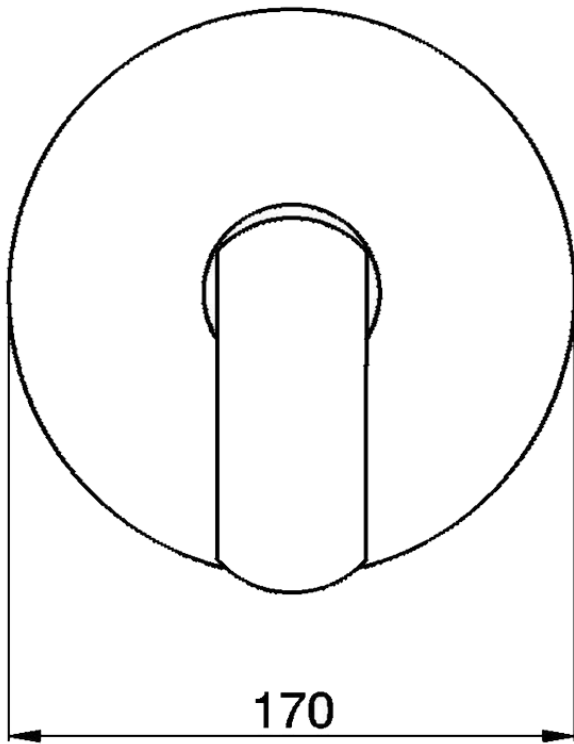

## Exposed part for concealed S.L. shower valve DADO\_DD003000

DD003000

<https://en.huberitalia.com/exposed-part-for-concealed-s-l-shower-valve-dado-dd003000>

## Piastra/Plate/Plaque/Platte/Placa

2-3mm: XX 27-47 YY 54-74

10mm: XX 16-40 YY 43-68

ZB005301

<https://en.huberitalia.com/concealed-single-lever-shower-mixer-concealed-zb005301>

Piastra/Plate/Plaque/Platte/Placa

2-3mm: XX 27-47 YY 54-74

10mm: XX 16-40 YY 43-68

ZB005300

<https://en.huberitalia.com/concealed-single-lever-shower-valve-concealed-zb005300>

2024-12-22