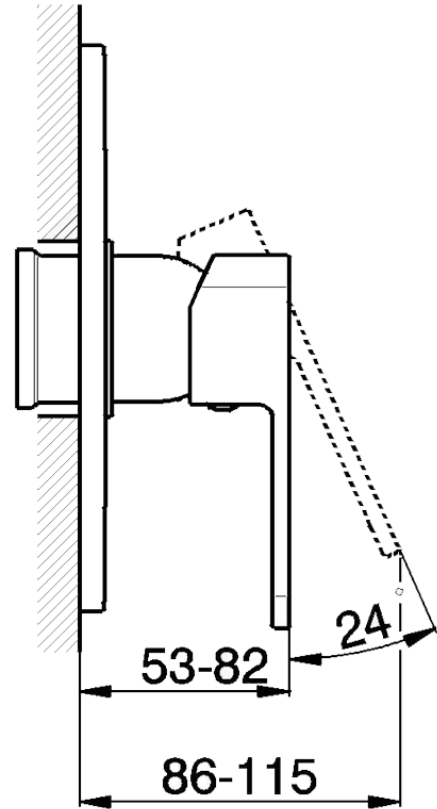

## Exposed part for concealed S.L. shower valve DADO\_DD003000

DD003000

<https://en.huberitalia.com/exposed-part-for-concealed-s-l-shower-valve-dado-dd003000>

## Piastra/Plate/Plaque/Platte/Placa

2-3mm: XX 27-47 YY 54-74

10mm: XX 16-40 YY 43-68

ZB005301

<https://en.huberitalia.com/concealed-single-lever-shower-mixer-concealed-zb005301>

Piastra/Plate/Plaque/Platte/Placa

2-3mm: XX 27-47 YY 54-74

10mm: XX 16-40 YY 43-68

ZB005300

<https://en.huberitalia.com/concealed-single-lever-shower-valve-concealed-zb005300>

2024-12-22