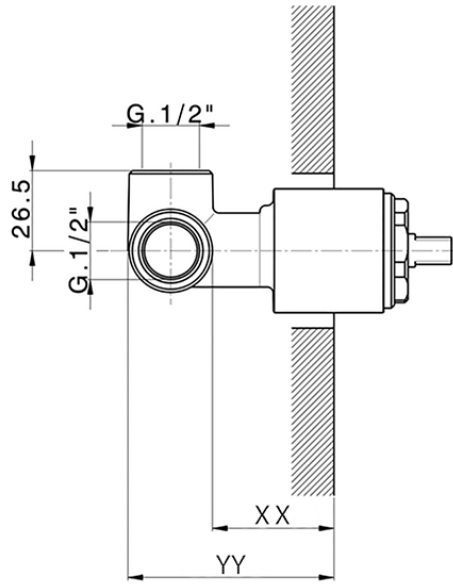

## Exposed part for concealed S.L. shower valve DADO\_DD003000

DD003000

<https://en.huberitalia.com/exposed-part-for-concealed-s-l-shower-valve-dado-dd003000>

## Piastra/Plate/Plaque/Platte/Placa

2-3mm: XX 27-47 YY 54-74

10mm: XX 16-40 YY 43-68

ZB005301

<https://en.huberitalia.com/concealed-single-lever-shower-mixer-concealed-zb005301>

Piastra/Plate/Plaque/Platte/Placa

2-3mm: XX 27-47 YY 54-74

10mm: XX 16-40 YY 43-68

ZB005300

<https://en.huberitalia.com/concealed-single-lever-shower-valve-concealed-zb005300>

2024-12-22