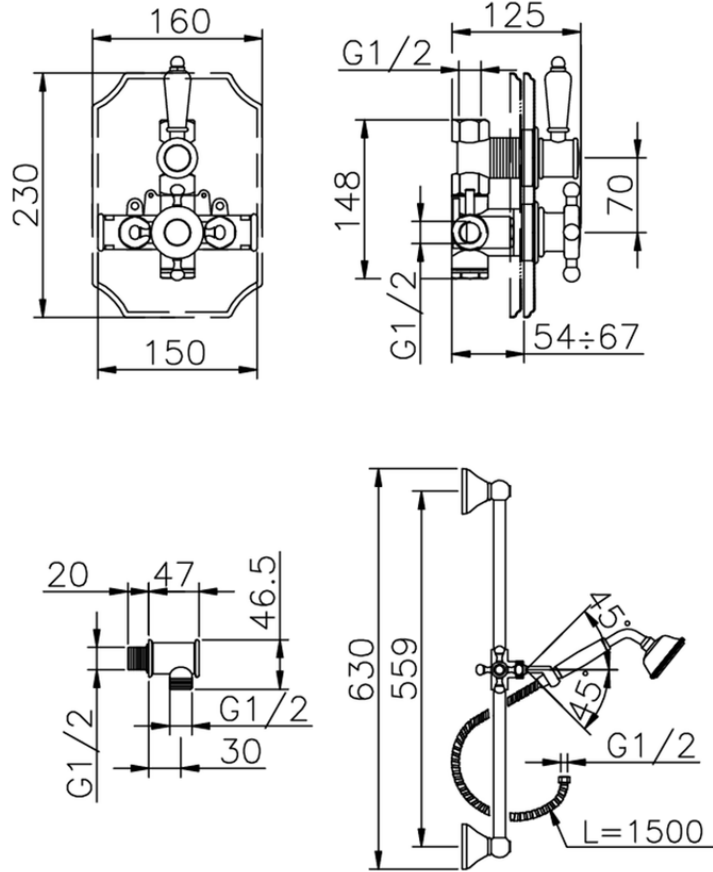

Concealed thermostatic shower set VICTORIAN\_910.VT01H.

910.VT01H.

<https://en.huberitalia.com/concealed-thermostatic-shower-set-victorian-910-vt01h>

2024-11-23