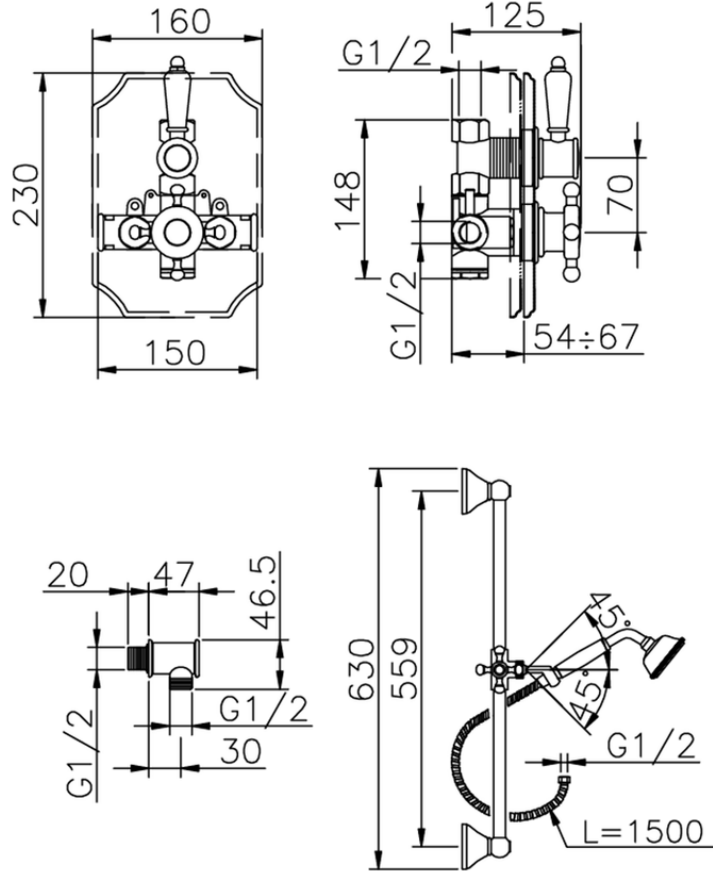

Concealed thermostatic shower set VICTORIAN_910.VT01H.

910.VT01H.

<https://en.huberitalia.com/concealed-thermostatic-shower-set-victorian-910-vt01h>

2024-11-23