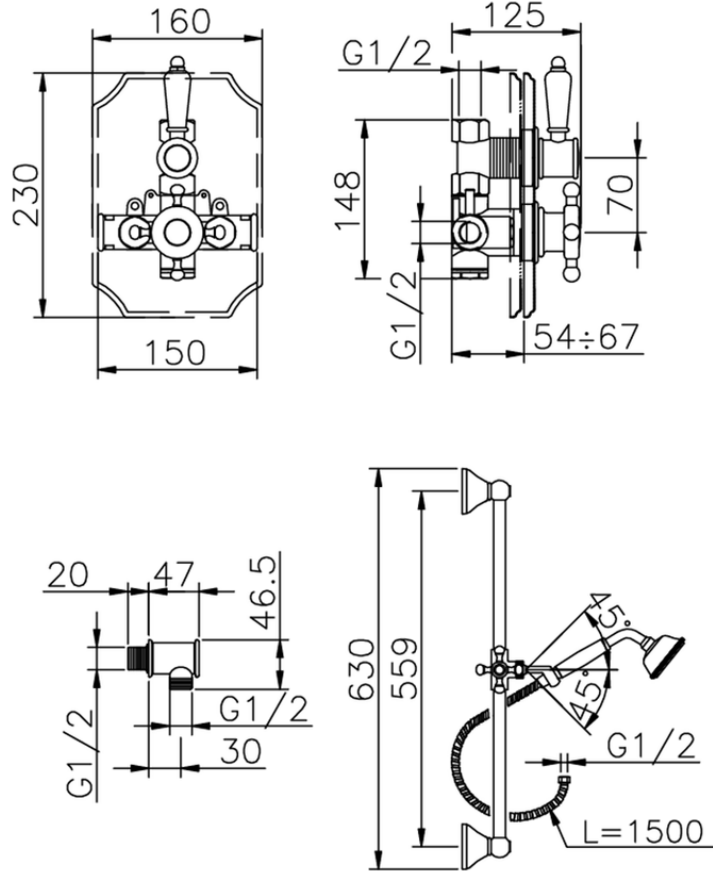

Concealed thermostatic shower set VICTORIAN_910.VT01H.

910.VT01H.

<https://en.huberitalia.com/concealed-thermostatic-shower-set-victorian-910-vt01h>

2024-11-21