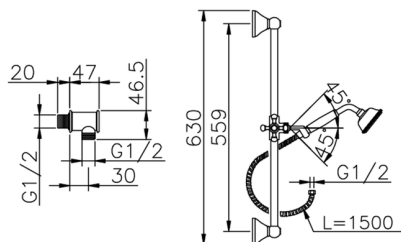

Concealed thermostatic shower set VICTORIAN_910.VT01H.

MODEL **910.VT01H.**

Concealed thermostatic shower set, 1/2" concealed Thermostatic valve, 1/2" outlet stopvalve, 56 bar with sliding bracket, 78 mm Brass Classic one spray handshower, 1/2" wall elbow, 150 cm Brass flexible hose

AVAILABLE FINISHINGS

-  **AC** AC Satin Brushed Nickel
-  **AG** AG Antique Gold
-  **BA** BA Old Bronze
-  **CR** CR Chrome
-  **2W** 2W Brushed Gold

CHARACTERISTICS

Cartridge Spare Parts **24.04A.PP**
8x20 Plus P Thermostatic Valve
 Installation **Concealed**