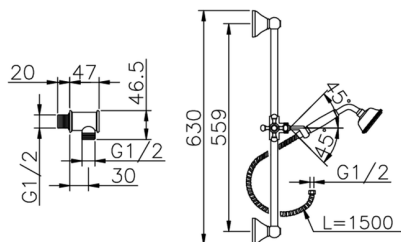

## Concealed thermostatic shower set VICTORIAN\_910.VT01H.

MODEL **910.VT01H.**

Concealed thermostatic shower set, 1/2" concealed Thermostatic valve, 1/2" outlet stopvalve, 56 bar with sliding bracket, 78 mm Brass Classic one spray handshower, 1/2" wall elbow, 150 cm Brass flexible hose

### CHARACTERISTICS

Cartridge Spare Parts **24.04A.PP**  
**8x20 Plus P Thermostatic Valve**  
 Installation **Concealed**