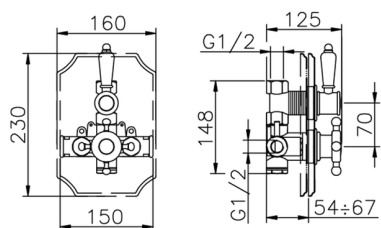

## Concealed thermostatic shower set VICTORIAN\_910.VT01H.

MODEL **910.VT01H.**

Concealed thermostatic shower set, 1/2" concealed Thermostatic valve, 1/2" outlet stopvalve, 56 bar with sliding bracket, 78 mm Brass Classic one spray handshower, 1/2" wall elbow, 150 cm Brass flexible hose

### CHARACTERISTICS

Cartridge Spare Parts **24.04A.PP**  
**8x20 Plus P Thermostatic Valve**  
 Installation **Concealed**