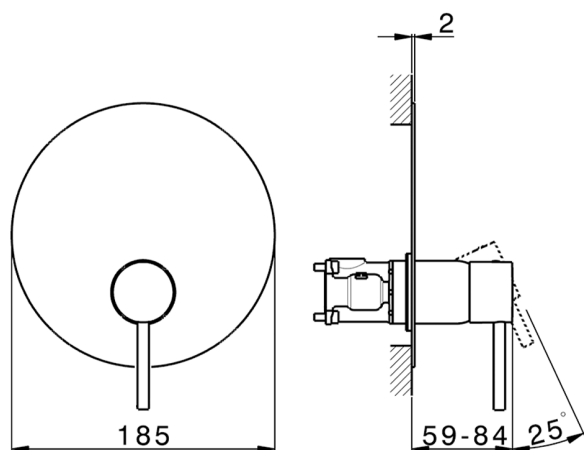

## Exposed part for Single Lever One Box Valve ONE BOX\_K20BM010

MODEL **K20BM010**

Exposed part for Single Lever One Box Valve, 1 Outlet, Minimum depth of installation: 67 mm, without concealed part, for items ZB00B030-ZB00B031

### CHARACTERISTICS

Cartridge Spare Parts **ZZ97179000**

**35 mm Cartridge**

Installation **Concealed**

Required concealed parts **ZB00B031**

**ZB00B030**