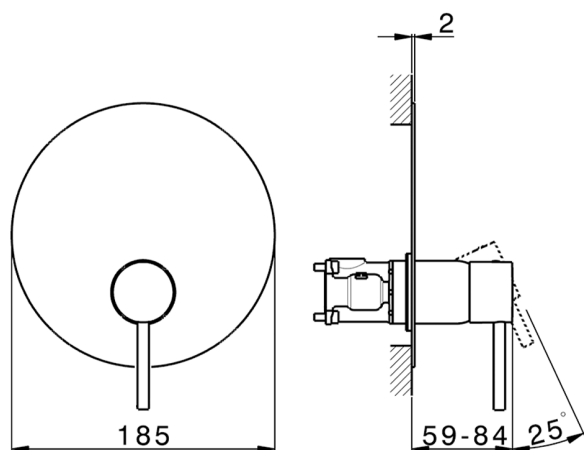

Exposed part for Single Lever One Box Valve ONE BOX_K20BM010

MODEL **K20BM010**

Exposed part for Single Lever One Box Valve, 1 Outlet, Minimum depth of installation: 67 mm, without concealed part, for items ZB00B030-ZB00B031