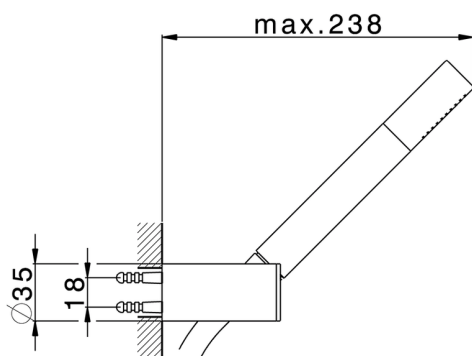

Shower set SHOWER_SS018360

MODEL **SS018360**

Shower set, wall mounted adjustable handshower bracket, Brass minimalistic one spray handshower, 150 cm SUPREME smooth flexible hose

AVAILABLE FINISHINGS

- **21** 21 Chrome
- **2F** 2F Brushed Nickel
- **2P** 2P Rose Gold
- **2Q** 2Q Black Titanium
- **40** 40 Matt Black
- **4Q** 4Q Matt White

CHARACTERISTICS

2026-06-10