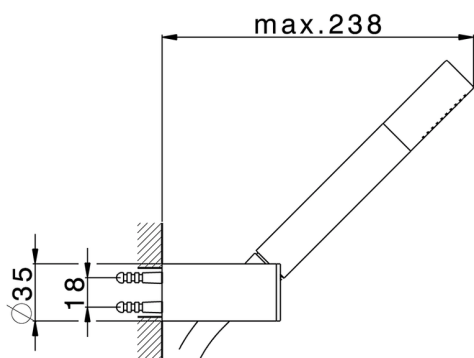

Shower set SHOWER_SS018360

MODEL **SS018360**

Shower set, wall mounted adjustable handshower bracket, Brass minimalistic one spray handshower, 150 cm SUPREME smooth flexible hose

AVAILABLE FINISHINGS

- **21** 21 Chrome
- **2F** 2F Brushed Nickel
- **2P** 2P Rose Gold
- **2Q** 2Q Black Titanium
- **40** 40 Matt Black
- **4Q** 4Q Matt White

CHARACTERISTICS

2026-04-06