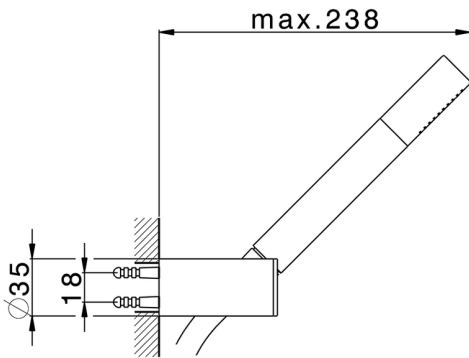

Shower set SHOWER_SS018360

MODEL **SS018360**

Shower set, wall mounted adjustable handshower bracket, Brass minimalistic one spray handshower, 150 cm SUPREME smooth flexible hose

AVAILABLE FINISHINGS

- **21** 21 Chrome
- **2F** 2F Brushed Nickel
- **2P** 2P Rose Gold
- **2Q** 2Q Black Titanium
- **40** 40 Matt Black
- **4Q** 4Q Matt White

CHARACTERISTICS

2026-06-08