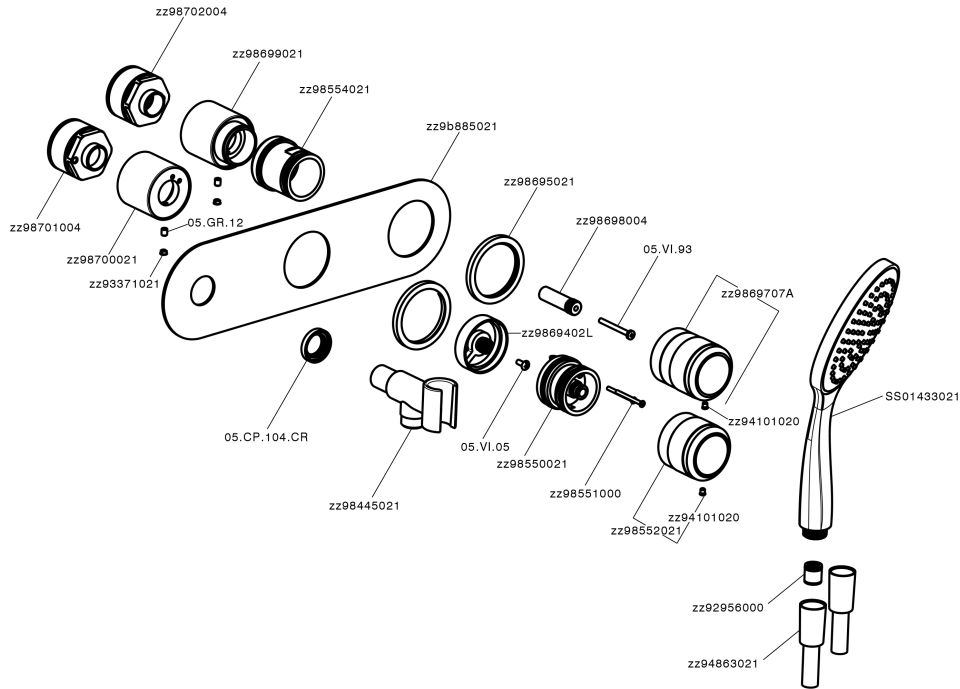

Exposed part for con.thermo.shower valve, 2-outlet CHRONOS_CR019640

CR019640

<https://en.huberitalia.com/exposed-part-for-con-thermo-shower-valve-2-outlet-chronos-cr019640>

Concealed thermostatic bath mixer, 2-outlet CONCEALED_ZB019340

ZB019340

<https://en.huberitalia.com/concealed-thermostatic-bath-mixer-2-outlet-concealed-zb019340>

2026-04-06