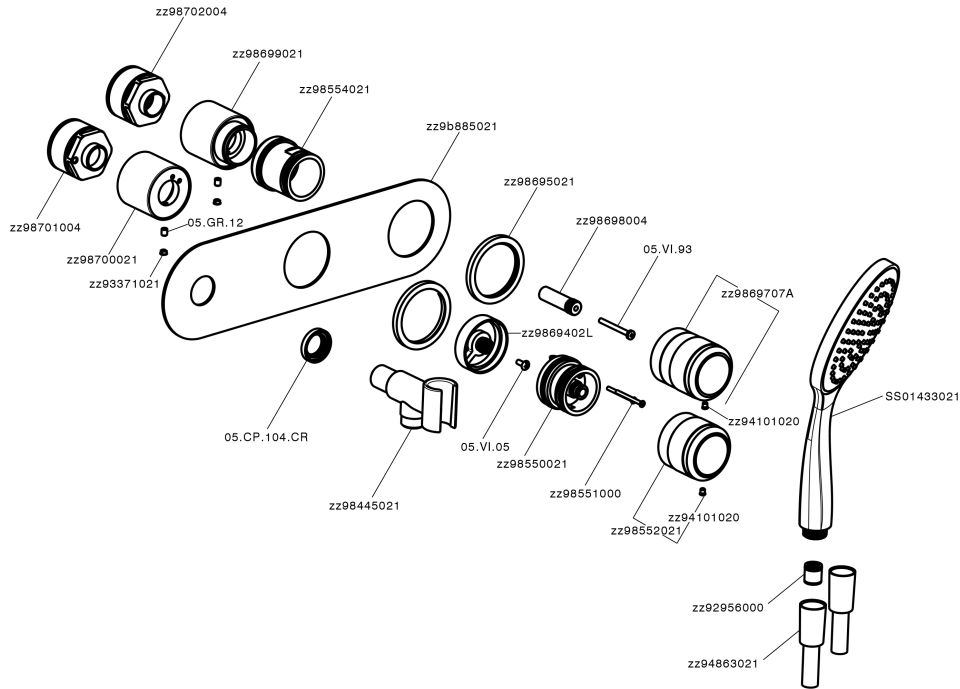

Exposed part for con.thermo.shower valve, 2-outlet CHRONOS_CR019640

CR019640

<https://en.huberitalia.com/exposed-part-for-con-thermo-shower-valve-2-outlet-chronos-cr019640>

Concealed thermostatic bath mixer, 2-outlet CONCEALED_ZB019340

ZB019340

<https://en.huberitalia.com/concealed-thermostatic-bath-mixer-2-outlet-concealed-zb019340>

2026-06-24