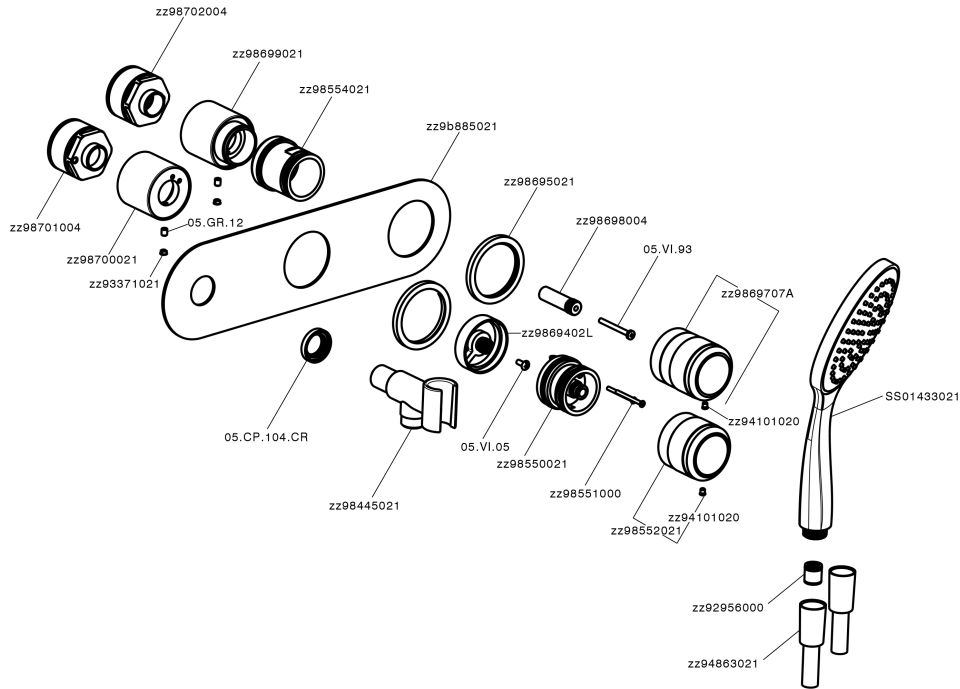

Exposed part for con.thermo.shower valve, 2-outlet CHRONOS_CR019640

CR019640

<https://en.huberitalia.com/exposed-part-for-con-thermo-shower-valve-2-outlet-chronos-cr019640>

Concealed thermostatic bath mixer, 2-outlet CONCEALED_ZB019340

ZB019340

<https://en.huberitalia.com/concealed-thermostatic-bath-mixer-2-outlet-concealed-zb019340>

2026-05-25