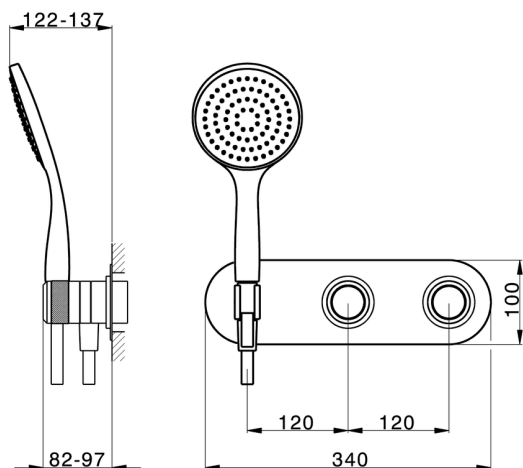

Exposed part for con.thermo.shower valve, 2-outlet CHRONOS_CR019640

MODEL **CR019640**

Exposed part for con.thermo.shower valve, 2-outlet, with 2-outlet deviator, 130 mm ABS Emotion one spray handshower, 150 cm SUPREME smooth flexible hose, without concealed part - for item ZB019340

AVAILABLE FINISHINGS

-  **21** 21 Chrome
-  **2F** 2F Brushed Nickel
-  **2Q** 2Q Black Titanium

CHARACTERISTICS

Installation **Concealed**
 Required concealed parts **ZB019340**

Thermostatic

The Huber thermostatic is your personal water manager, helping you to handle, control and save water and energy.

Exposed part for con.thermo.shower valve, 2-outlet CHRONOS_CR019640

CR019640

<https://en.huberitalia.com/exposed-part-for-con-thermo-shower-valve-2-outlet-chronos-cr019640>

Concealed thermostatic bath mixer, 2-outlet CONCEALED_ZB019340

MODEL **ZB019340**

Concealed thermostatic shower mixer,
2-outlet, without trim kit

AVAILABLE FINISHINGS

 **04** 04 Without finishing

CHARACTERISTICS

Installation **Concealed**

Cartridge Spare Parts **24.04A.PP**