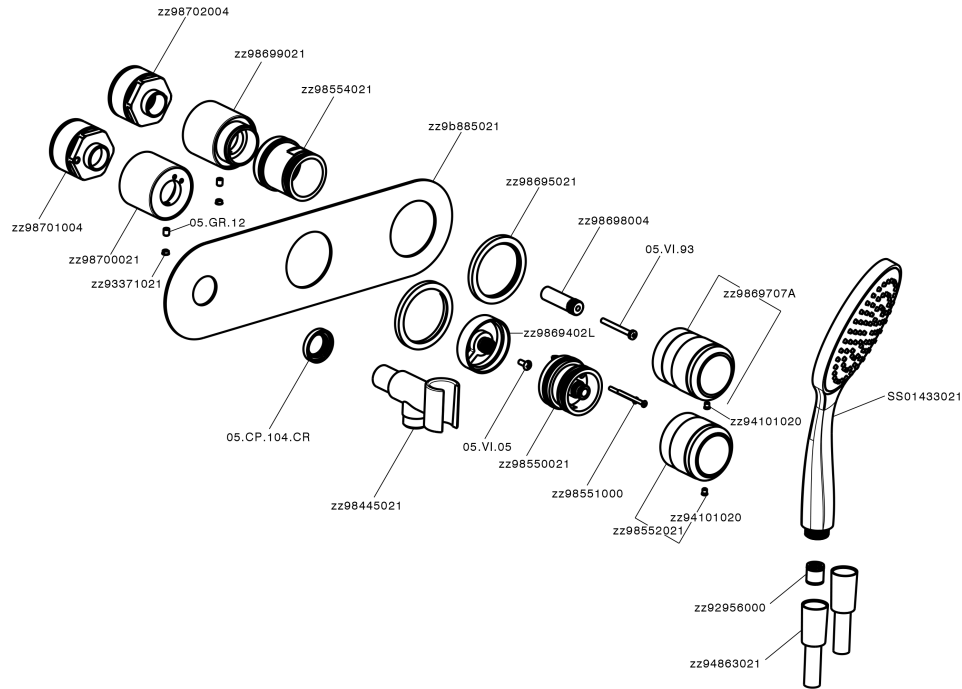

## Exposed part for con.thermo.shower valve, 2-outlet CHRONOS\_CR019640

MODEL **CR019640**

Exposed part for con.thermo.shower valve, 2-outlet, with 2-outlet deviasstop, 130 mm ABS Emotion one spray handshower, 150 cm SUPREME smooth flexible hose, without concealed part - for item ZB019340

### CHARACTERISTICS

Installation **Concealed**  
 Required concealed parts **ZB019340**

## Exposed part for con.thermo.shower valve, 2-outlet CHRONOS\_CR019640

CR019640

<https://en.huberitalia.com/exposed-part-for-con-thermo-shower-valve-2-outlet-chronos-cr019640>

**Concealed thermostatic bath mixer, 2-outlet CONCEALED\_ZB019340**

MODEL **ZB019340**

Concealed thermostatic shower mixer,  
2-outlet, without trim kit

AVAILABLE FINISHINGS

**04** 04 Without finishing

CHARACTERISTICS

Installation **Concealed**

Cartridge Spare Parts **24.04A.PP**