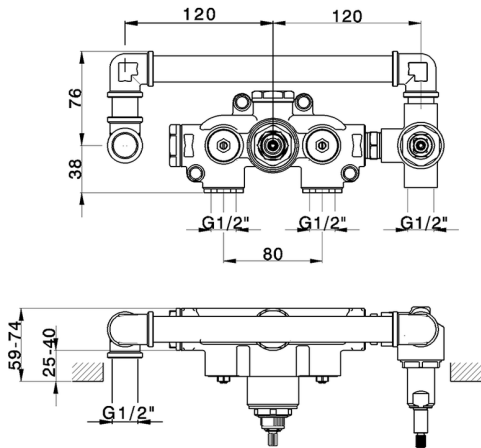

Thermostatic

The Huber thermostatic is your personal water manager, helping you to handle, control and save water and energy.

2026-06-24