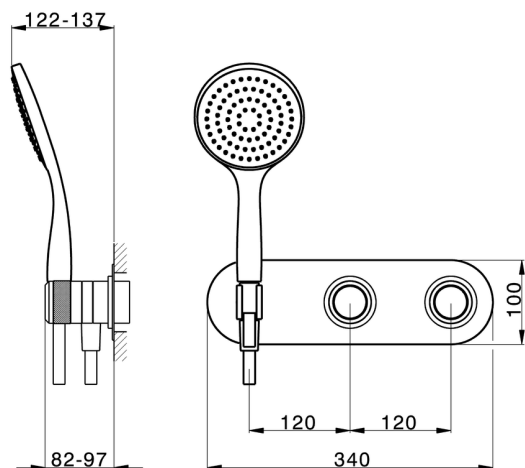

Exposed part for con.thermo.shower valve, 2-outlet CHRONOS_CR019640

MODEL **CR019640**

Exposed part for con.thermo.shower valve, 2-outlet, with 2-outlet deviasstop, 130 mm ABS Emotion one spray handshower, 150 cm SUPREME smooth flexible hose, without concealed part - for item ZB019340

AVAILABLE FINISHINGS

- **21** 21 Chrome
- **2F** 2F Brushed Nickel
- **2Q** 2Q Black Titanium

CHARACTERISTICS

Installation **Concealed**
Required concealed parts **ZB019340**

Thermostatic

The Huber thermostatic is your personal water manager, helping you to handle, control and save water and energy.