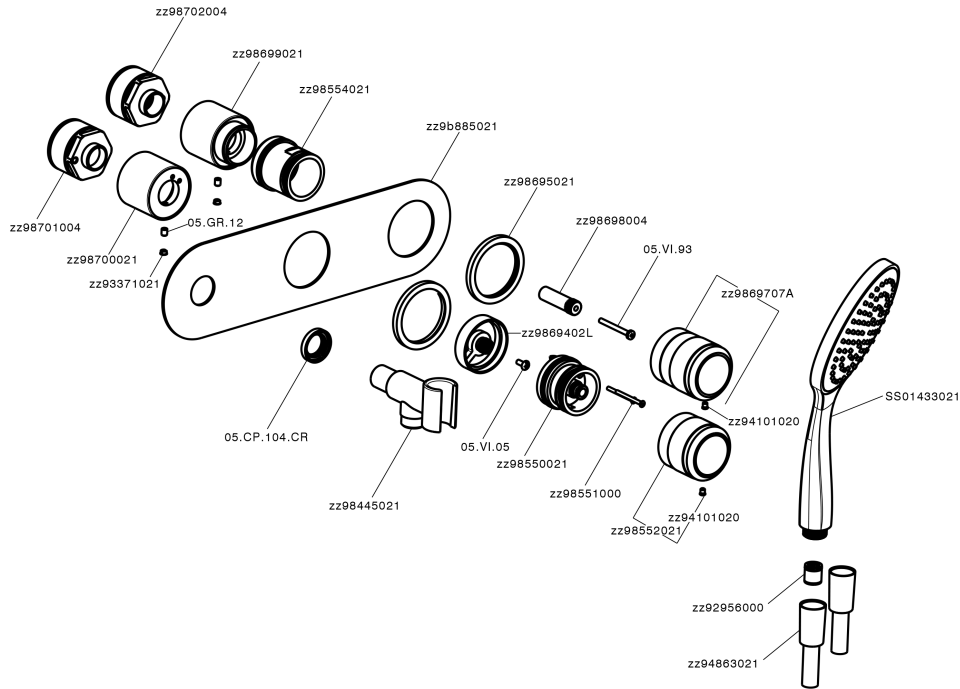

Exposed part for con.thermo.shower valve, 2-outlet CHRONOS_CR019640

MODEL **CR019640**

Exposed part for con.thermo.shower valve, 2-outlet, with 2-outlet deviator, 130 mm ABS Emotion one spray handshower, 150 cm SUPREME smooth flexible hose, without concealed part - for item ZB019340

AVAILABLE FINISHINGS

-  **21** 21 Chrome
-  **2F** 2F Brushed Nickel
-  **2Q** 2Q Black Titanium

CHARACTERISTICS

Installation **Concealed**
 Required concealed parts **ZB019340**

Thermostatic

The Huber thermostatic is your personal water manager, helping you to handle, control and save water and energy.

Exposed part for con.thermo.shower valve, 2-outlet CHRONOS_CR019640

CR019640

<https://en.huberitalia.com/exposed-part-for-con-thermo-shower-valve-2-outlet-chronos-cr019640>

Concealed thermostatic bath mixer, 2-outlet CONCEALED_ZB019340

MODEL **ZB019340**

Concealed thermostatic shower mixer,
2-outlet, without trim kit

AVAILABLE FINISHINGS

 **04** 04 Without finishing

CHARACTERISTICS

Installation **Concealed**

Cartridge Spare Parts **24.04A.PP**