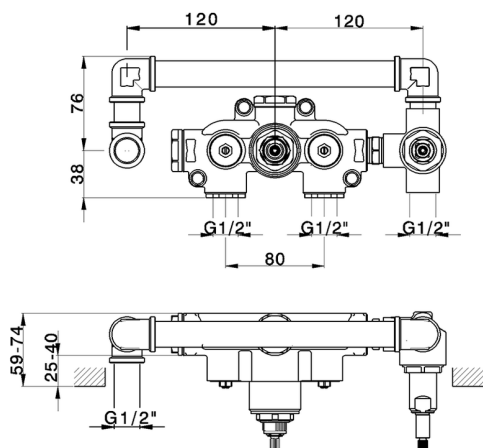

Concealed thermostatic bath mixer, 2-outlet CONCEALED_ZB019340

MODEL **ZB019340**

Concealed thermostatic shower mixer,
2-outlet, without trim kit

AVAILABLE FINISHINGS

04 04 Without finishing

CHARACTERISTICS

Installation **Concealed**

Cartridge Spare Parts **24.04A.PP**

8x20 Plus P Thermostatic Valve

Concealed **1**

Thermostatic

The Huber thermostatic is your personal water manager, helping you to handle, control and save water and energy.

2026-04-08