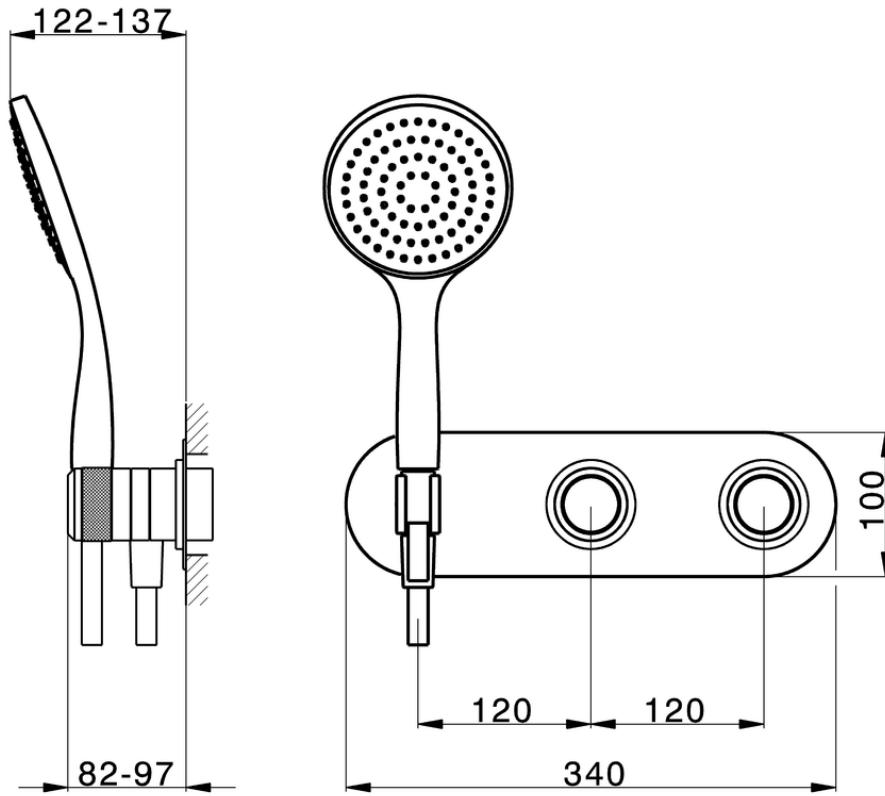

Exposed part for con.thermo.shower valve, 2-outlet CHRONOS_CR019640

CR019640

<https://en.huberitalia.com/exposed-part-for-con-thermo-shower-valve-2-outlet-chronos-cr019640>

ZB019340

<https://en.huberitalia.com/concealed-thermostatic-bath-mixer-2-outlet-concealed-zb019340>