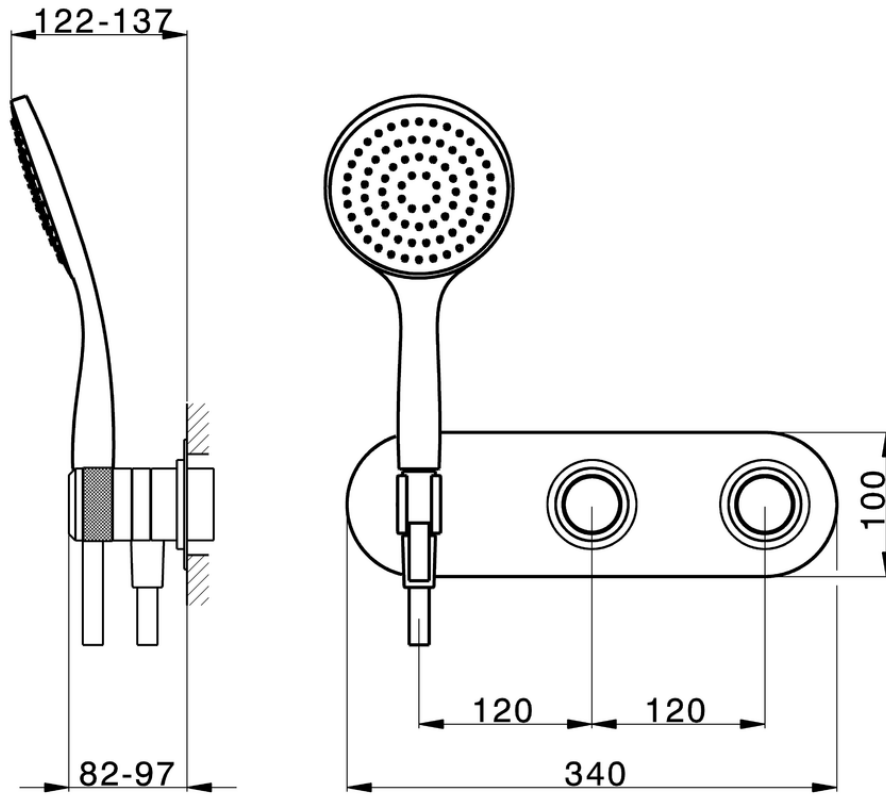

## Exposed part for con.thermo.shower valve, 2-outlet CHRONOS\_CR019640

CR019640

<https://en.huberitalia.com/exposed-part-for-con-thermo-shower-valve-2-outlet-chronos-cr019640>

ZB019340

<https://en.huberitalia.com/concealed-thermostatic-bath-mixer-2-outlet-concealed-zb019340>