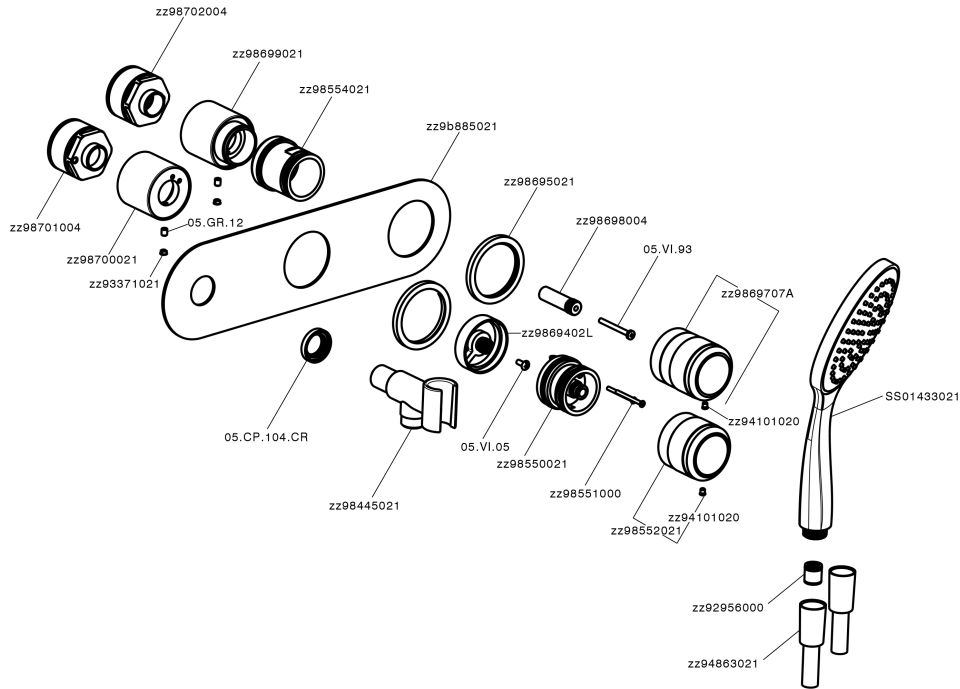

Exposed part for con.thermo.shower valve, 2-outlet CHRONOS_CR019640

CR019640

<https://en.huberitalia.com/exposed-part-for-con-thermo-shower-valve-2-outlet-chronos-cr019640>

Concealed thermostatic bath mixer, 2-outlet CONCEALED_ZB019340

ZB019340

<https://en.huberitalia.com/concealed-thermostatic-bath-mixer-2-outlet-concealed-zb019340>

2026-06-25