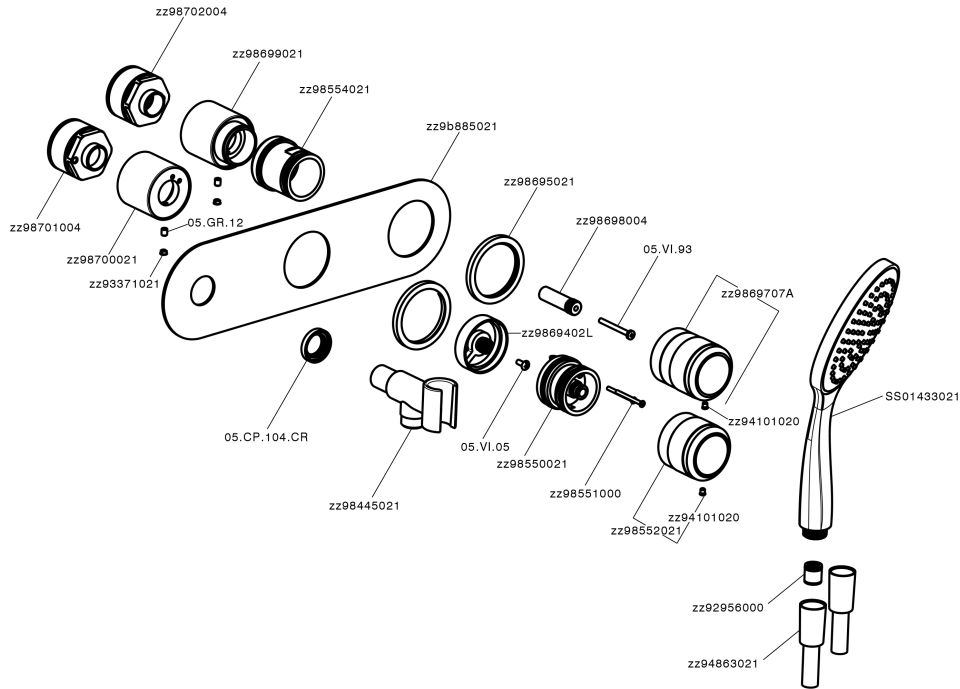

## Exposed part for con.thermo.shower valve, 2-outlet CHRONOS\_CR019640

CR019640

<https://en.huberitalia.com/exposed-part-for-con-thermo-shower-valve-2-outlet-chronos-cr019640>

**Concealed thermostatic bath mixer, 2-outlet CONCEALED\_ZB019340**

ZB019340

<https://en.huberitalia.com/concealed-thermostatic-bath-mixer-2-outlet-concealed-zb019340>

2026-04-29