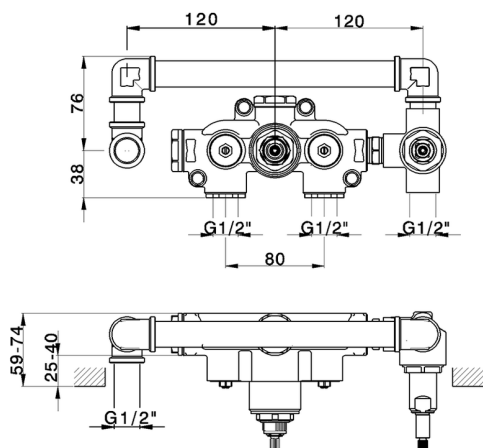

Concealed thermostatic bath mixer, 2-outlet CONCEALED_ZB019340

MODEL **ZB019340**

Concealed thermostatic shower mixer,
2-outlet, without trim kit

AVAILABLE FINISHINGS

04 04 Without finishing

CHARACTERISTICS

Installation **Concealed**

Cartridge Spare Parts **24.04A.PP**

8x20 Plus P Thermostatic Valve

Concealed **1**

Thermostatic

The Huber thermostatic is your personal water manager, helping you to handle, control and save water and energy.

2026-04-29