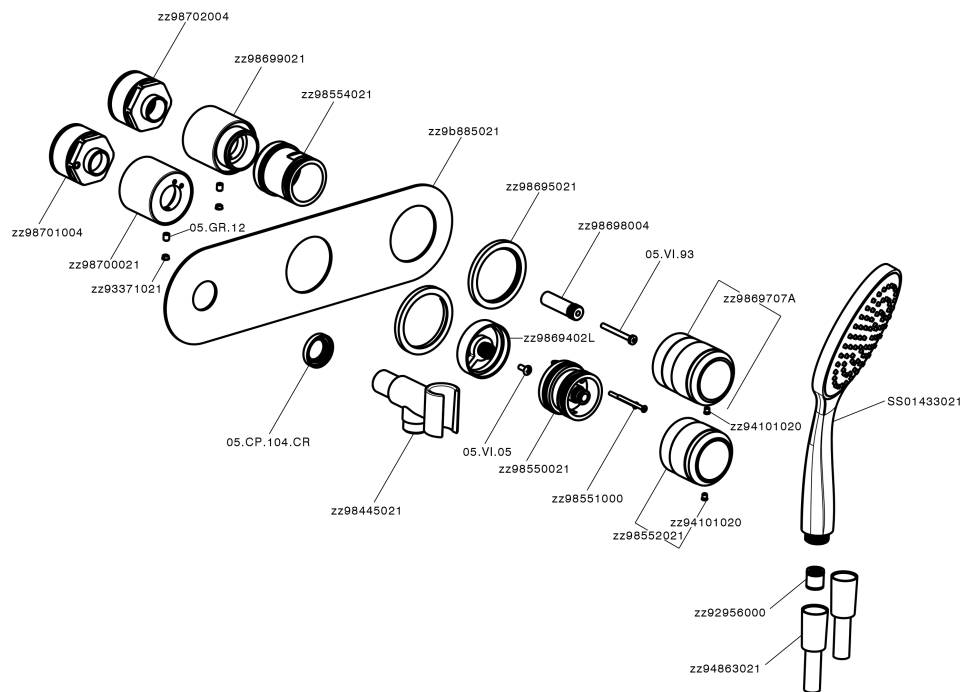

Exposed part for con.thermo.shower valve, 2-outlet CHRONOS_CR019640

MODEL **CR019640**

Exposed part for con.thermo.shower valve, 2-outlet, with 2-outlet deviasstop, 130 mm ABS Emotion one spray handshower, 150 cm SUPREME smooth flexible hose, without concealed part - for item ZB019340

AVAILABLE FINISHINGS

-  **21** 21 Chrome
-  **2F** 2F Brushed Nickel
-  **2Q** 2Q Black Titanium

CHARACTERISTICS

Installation **Concealed**
 Required concealed parts **ZB019340**

Thermostatic

The Huber thermostatic is your personal water manager, helping you to handle, control and save water and energy.

Exposed part for con.thermo.shower valve, 2-outlet CHRONOS_CR019640

CR019640

<https://en.huberitalia.com/exposed-part-for-con-thermo-shower-valve-2-outlet-chronos-cr019640>

Concealed thermostatic bath mixer, 2-outlet CONCEALED_ZB019340

MODEL **ZB019340**

Concealed thermostatic shower mixer,
2-outlet, without trim kit

AVAILABLE FINISHINGS

04 04 Without finishing

CHARACTERISTICS

Installation **Concealed**

Cartridge Spare Parts **24.04A.PP**