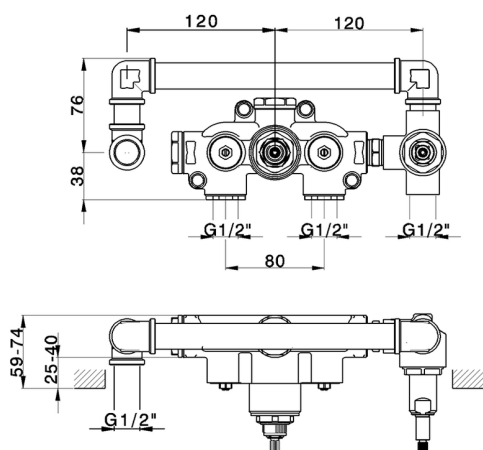

Concealed thermostatic bath mixer, 2-outlet CONCEALED_ZB019340

MODEL **ZB019340**

Concealed thermostatic shower mixer,
2-outlet, without trim kit

AVAILABLE FINISHINGS

04 04 Without finishing

CHARACTERISTICS

Installation **Concealed**

Cartridge Spare Parts **24.04A.PP**

8x20 Plus P Thermostatic Valve

Concealed **1**

Thermostatic

The Huber thermostatic is your personal water manager, helping you to handle, control and save water and energy.

2026-05-25