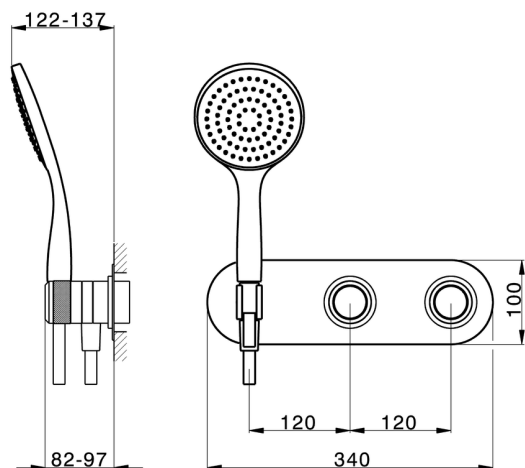

Exposed part for con.thermo.shower valve, 2-outlet CHRONOS_CR019640

MODEL **CR019640**

Exposed part for con.thermo.shower valve, 2-outlet, with 2-outlet deviasstop, 130 mm ABS Emotion one spray handshower, 150 cm SUPREME smooth flexible hose, without concealed part - for item ZB019340

AVAILABLE FINISHINGS

-  **21** 21 Chrome
-  **2F** 2F Brushed Nickel
-  **2Q** 2Q Black Titanium

CHARACTERISTICS

Installation **Concealed**
 Required concealed parts **ZB019340**

Thermostatic

The Huber thermostatic is your personal water manager, helping you to handle, control and save water and energy.

Exposed part for con.thermo.shower valve, 2-outlet CHRONOS_CR019640

CR019640

<https://en.huberitalia.com/exposed-part-for-con-thermo-shower-valve-2-outlet-chronos-cr019640>

Concealed thermostatic bath mixer, 2-outlet CONCEALED_ZB019340

MODEL **ZB019340**

Concealed thermostatic shower mixer,
2-outlet, without trim kit

AVAILABLE FINISHINGS

04 04 Without finishing

CHARACTERISTICS

Installation **Concealed**

Cartridge Spare Parts **24.04A.PP**