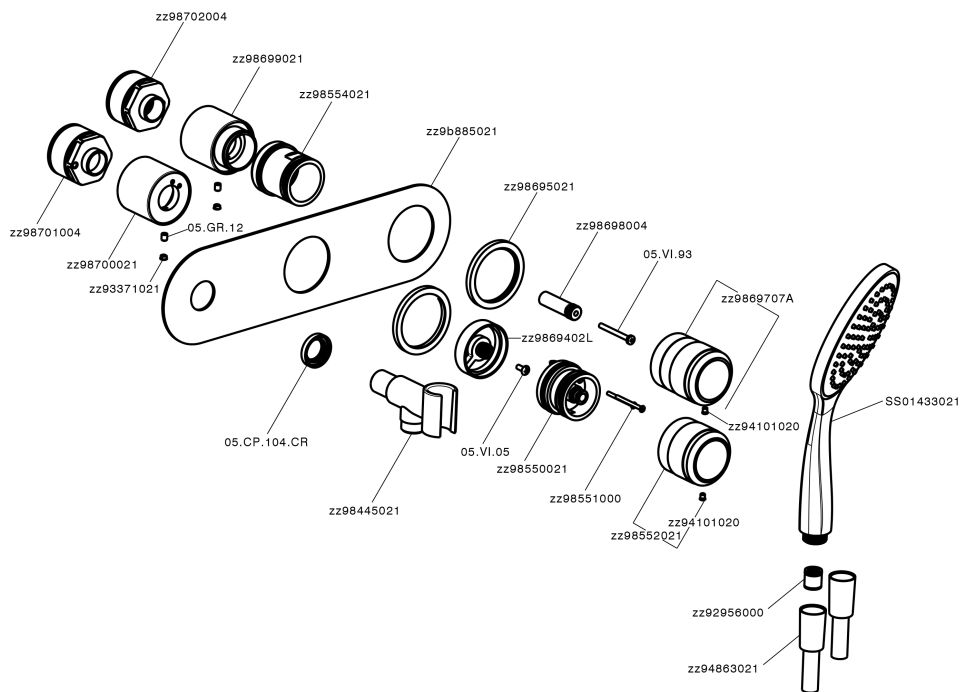

## Exposed part for con.thermo.shower valve, 2-outlet CHRONOS\_CR019640

MODEL **CR019640**

Exposed part for con.thermo.shower valve, 2-outlet, with 2-outlet devistop, 130 mm ABS Emotion one spray handshower, 150 cm SUPREME smooth flexible hose, without concealed part - for item ZB019340

### CHARACTERISTICS

Installation **Concealed**  
 Required concealed parts **ZB019340**

## Exposed part for con.thermo.shower valve, 2-outlet CHRONOS\_CR019640

CR019640

<https://en.huberitalia.com/exposed-part-for-con-thermo-shower-valve-2-outlet-chronos-cr019640>

**Concealed thermostatic bath mixer, 2-outlet CONCEALED\_ZB019340**

MODEL **ZB019340**

Concealed thermostatic shower mixer,  
2-outlet, without trim kit

AVAILABLE FINISHINGS

**04** 04 Without finishing

CHARACTERISTICS

Installation **Concealed**

Cartridge Spare Parts **24.04A.PP**