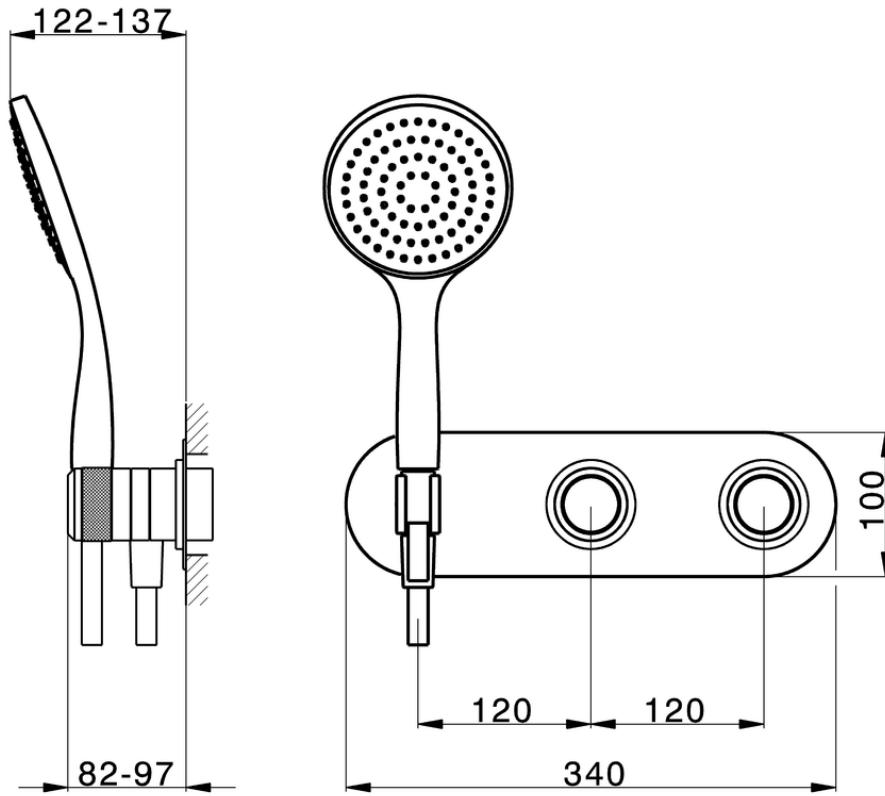

## Exposed part for con.thermo.shower valve, 2-outlet CHRONOS\_CR019640

CR019640

<https://en.huberitalia.com/exposed-part-for-con-thermo-shower-valve-2-outlet-chronos-cr019640>

ZB019340

<https://en.huberitalia.com/concealed-thermostatic-bath-mixer-2-outlet-concealed-zb019340>