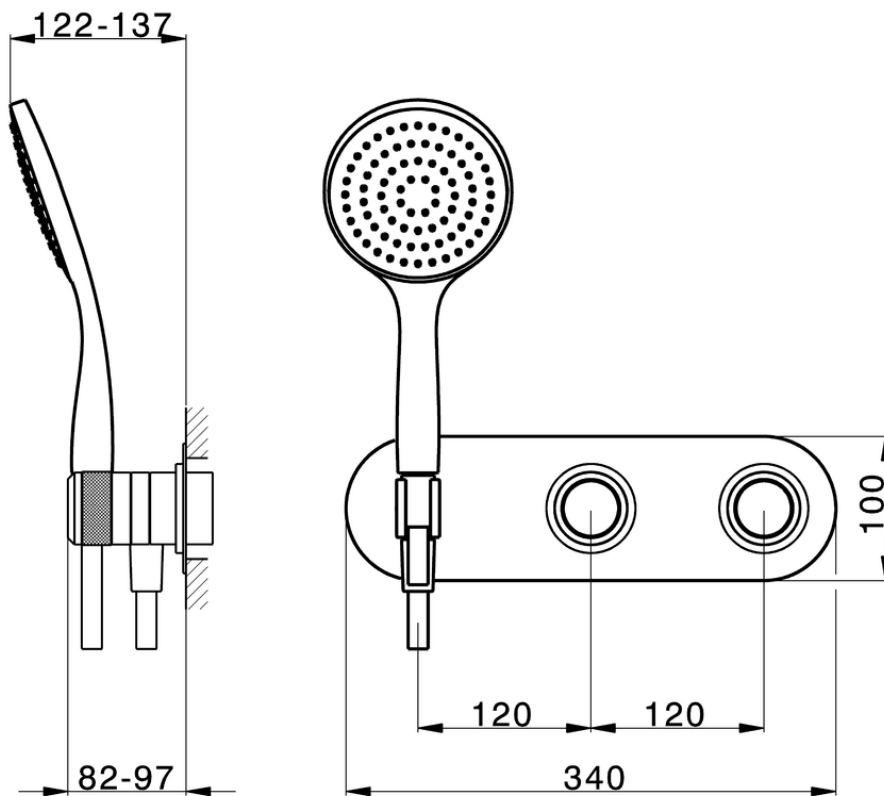

Exposed part for con.thermo.shower valve, 2-outlet CHRONOS_CR019640

CR019640

<https://en.huberitalia.com/exposed-part-for-con-thermo-shower-valve-2-outlet-chronos-cr019640>

ZB019340

<https://en.huberitalia.com/concealed-thermostatic-bath-mixer-2-outlet-concealed-zb019340>