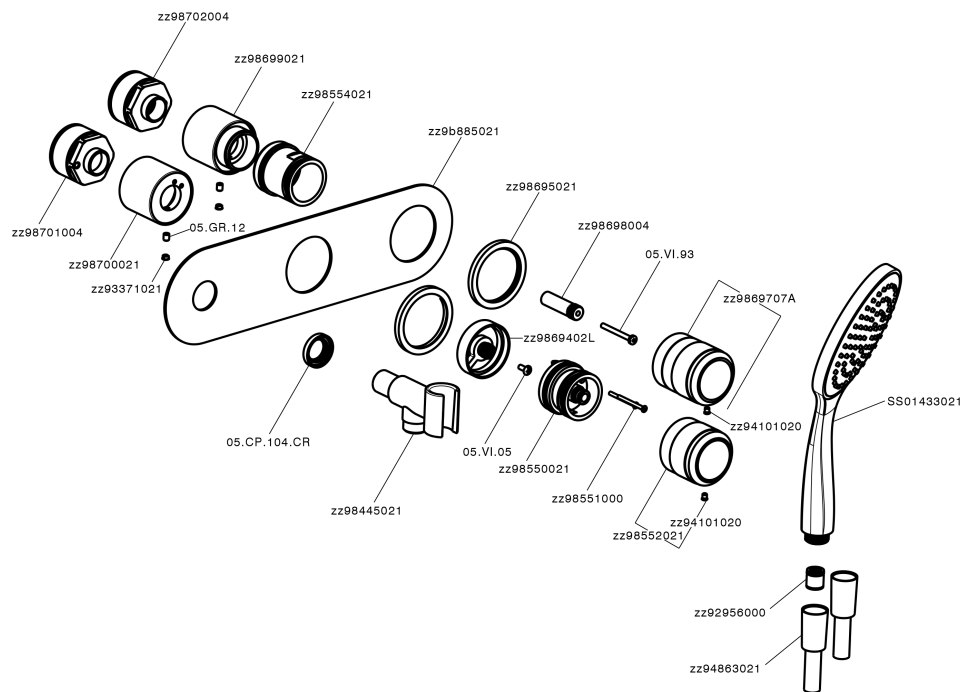

Exposed part for con.thermo.shower valve, 2-outlet CHRONOS_CR019640

CR019640

<https://en.huberitalia.com/exposed-part-for-con-thermo-shower-valve-2-outlet-chronos-cr019640>

Concealed thermostatic bath mixer, 2-outlet CONCEALED_ZB019340

ZB019340

<https://en.huberitalia.com/concealed-thermostatic-bath-mixer-2-outlet-concealed-zb019340>

2026-05-25