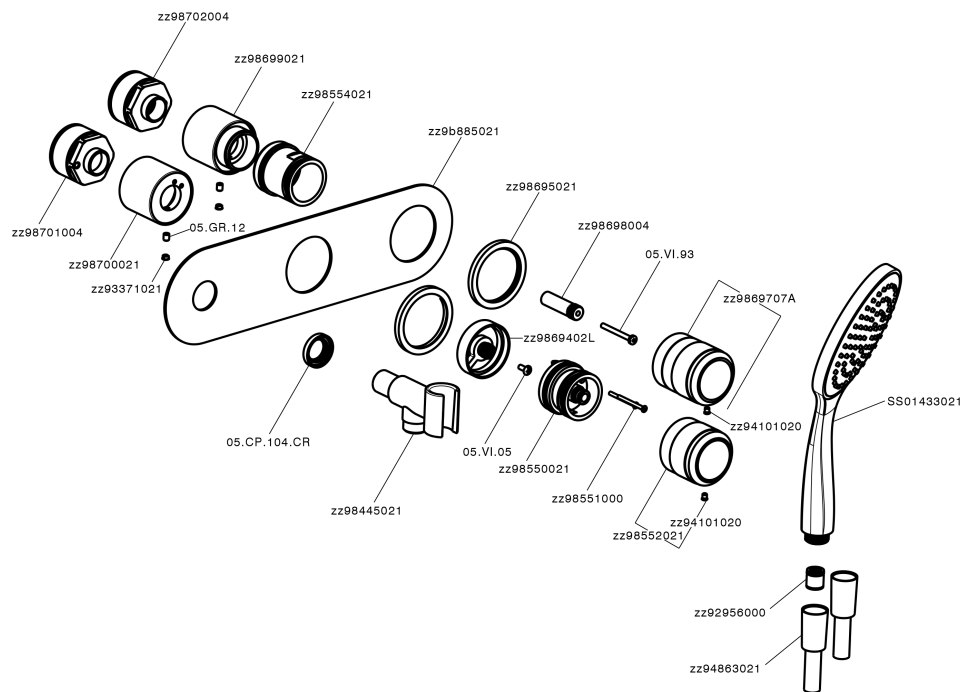

Exposed part for con.thermo.shower valve, 2-outlet CHRONOS_CR019640

CR019640

<https://en.huberitalia.com/exposed-part-for-con-thermo-shower-valve-2-outlet-chronos-cr019640>

Concealed thermostatic bath mixer, 2-outlet CONCEALED_ZB019340

ZB019340

<https://en.huberitalia.com/concealed-thermostatic-bath-mixer-2-outlet-concealed-zb019340>

2026-06-24