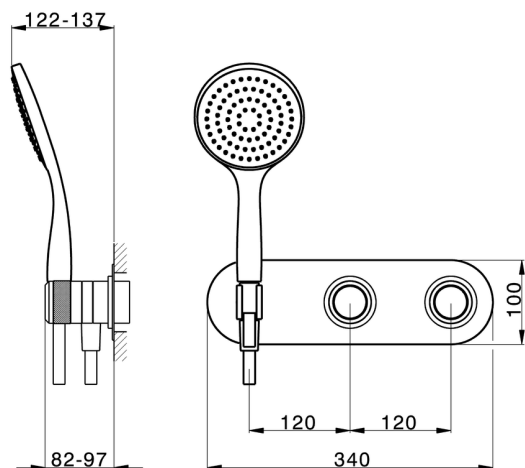

Exposed part for con.thermo.shower valve, 2-outlet CHRONOS_CR019640

MODEL **CR019640**

Exposed part for con.thermo.shower valve, 2-outlet, with 2-outlet devistop, 130 mm ABS Emotion one spray handshower, 150 cm SUPREME smooth flexible hose, without concealed part - for item ZB019340

AVAILABLE FINISHINGS

- **21** 21 Chrome
- **2F** 2F Brushed Nickel
- **2Q** 2Q Black Titanium

CHARACTERISTICS

Installation **Concealed**
Required concealed parts **ZB019340**

Thermostatic

The Huber thermostatic is your personal water manager, helping you to handle, control and save water and energy.