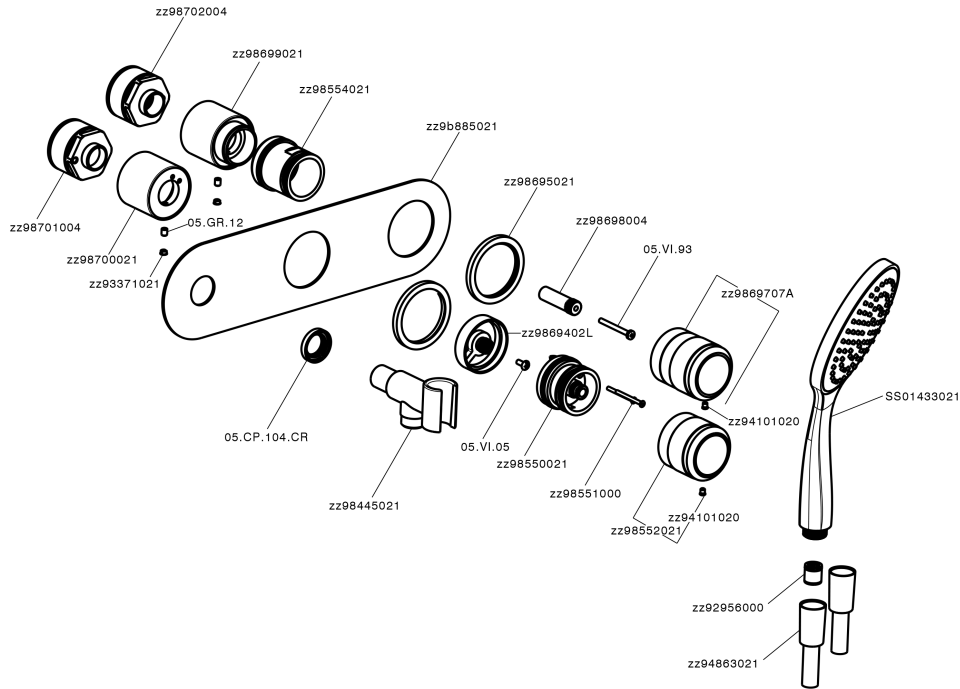

## Exposed part for con.thermo.shower valve, 2-outlet CHRONOS\_CR019640

MODEL **CR019640**

Exposed part for con.thermo.shower valve, 2-outlet, with 2-outlet devistop, 130 mm ABS Emotion one spray handshower, 150 cm SUPREME smooth flexible hose, without concealed part - for item ZB019340

### CHARACTERISTICS

Installation **Concealed**  
 Required concealed parts **ZB019340**

## Exposed part for con.thermo.shower valve, 2-outlet CHRONOS\_CR019640

CR019640

<https://en.huberitalia.com/exposed-part-for-con-thermo-shower-valve-2-outlet-chronos-cr019640>

**Concealed thermostatic bath mixer, 2-outlet CONCEALED\_ZB019340**

MODEL **ZB019340**

Concealed thermostatic shower mixer,  
2-outlet, without trim kit

AVAILABLE FINISHINGS

 **04** 04 Without finishing

CHARACTERISTICS

Installation	<b>Concealed</b>
Cartridge Spare Parts	<b>24.04A.PP</b>
<b>8x20 Plus P Thermostatic Valve</b>	
Concealed	<b>1</b>