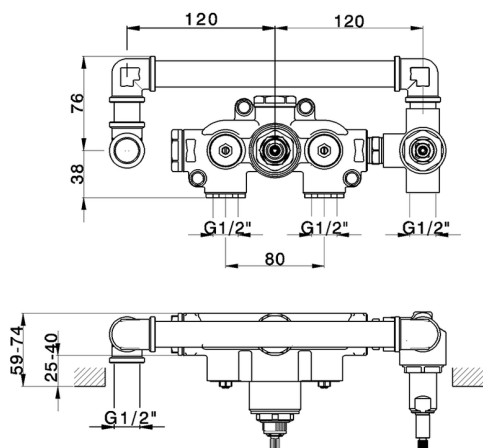

## Exposed part for con.thermo.shower valve, 2-outlet CHRONOS\_CR019640

MODEL **CR019640**

Exposed part for con.thermo.shower valve, 2-outlet, with 2-outlet devistop, 130 mm ABS Emotion one spray handshower, 150 cm SUPREME smooth flexible hose, without concealed part - for item ZB019340

## Exposed part for con.thermo.shower valve, 2-outlet CHRONOS\_CR019640

CR019640

<https://en.huberitalia.com/exposed-part-for-con-thermo-shower-valve-2-outlet-chronos-cr019640>

**Concealed thermostatic bath mixer, 2-outlet CONCEALED\_ZB019340**

MODEL **ZB019340**

Concealed thermostatic shower mixer,  
2-outlet, without trim kit

AVAILABLE FINISHINGS

 **04** 04 Without finishing

CHARACTERISTICS

Installation	<b>Concealed</b>
Cartridge Spare Parts	<b>24.04A.PP</b>
<b>8x20 Plus P Thermostatic Valve</b>	
Concealed	<b>1</b>