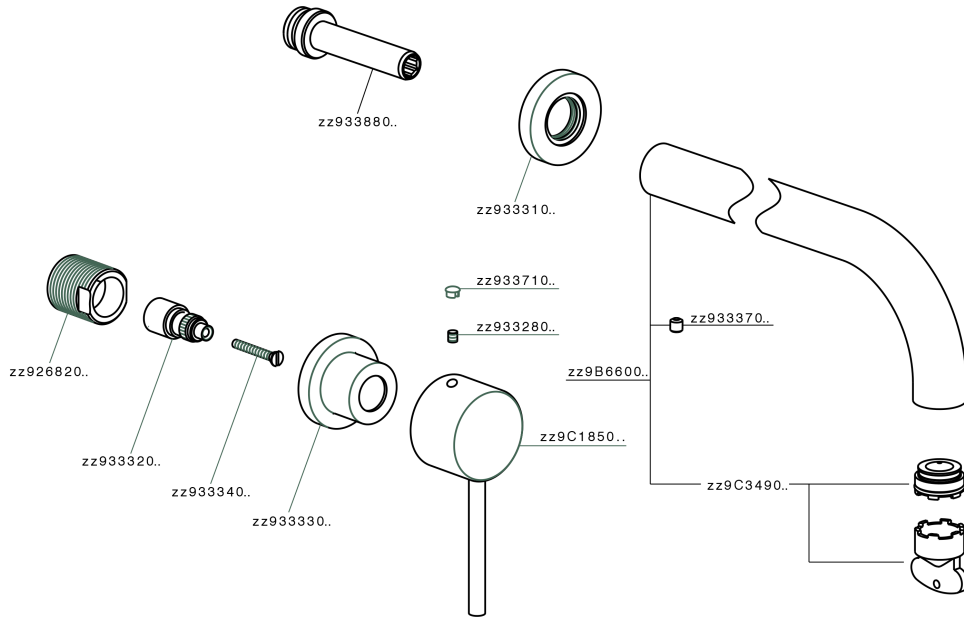

## Exposed part for concealed washbasin mixer NUOVA KIRUNA\_K2013511

K2013511

<https://en.huberitalia.com/exposed-part-for-concealed-washbasin-mixer-nuova-kiruna-k2013511>

## Concealed washbasin mixer CONCEALED\_ZB033511

ZB033511

<https://en.huberitalia.com/concealed-washbasin-mixer-concealed-zb033511>

2024-11-21