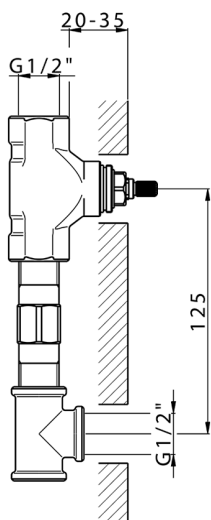

## Exposed part for concealed washbasin mixer NUOVA KIRUNA\_K2013511

MODEL **K2013511**

Exposed part for concealed washbasin mixer, without concealed part, spout L.250 mm, for items ZB033511

## Exposed part for concealed washbasin mixer NUOVA KIRUNA\_K2013511

K2013511

<https://en.huberitalia.com/exposed-part-for-concealed-washbasin-mixer-nuova-kiruna-k2013511>

**Concealed washbasin mixer CONCEALED\_ZB033511**

MODEL **ZB033511**

Concealed washbasin mixer, right headvalve - left headvalve

AVAILABLE FINISHINGS

 **04** 04 Without finishing

CHARACTERISTICS

Installation	<b>Concealed</b>
Concealed	<b>1</b>

2024-11-21