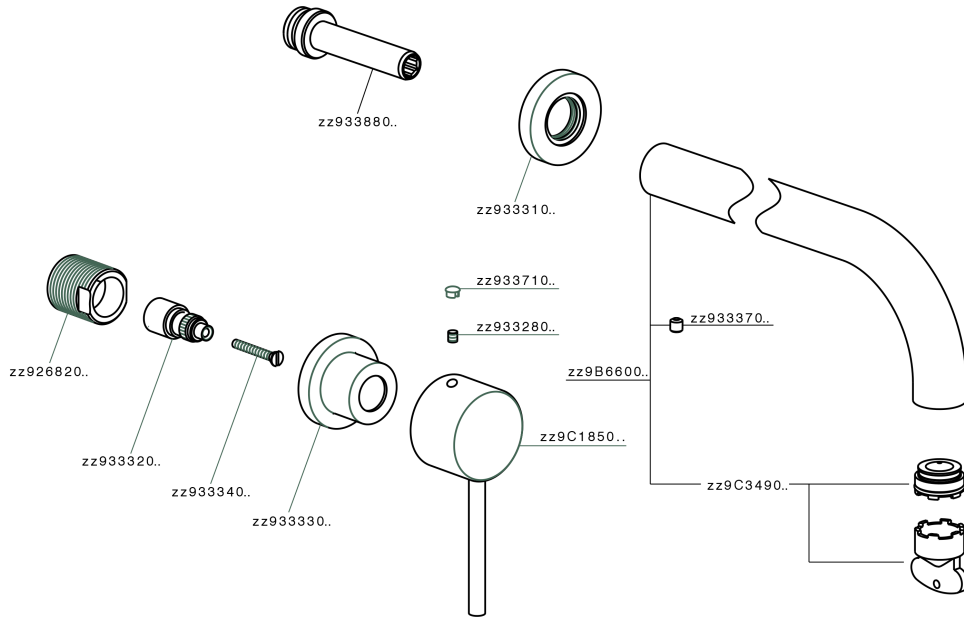

## Exposed part for concealed washbasin mixer NUOVA KIRUNA\_K2013511

MODEL **K2013511**

Exposed part for concealed washbasin mixer, without concealed part, spout L.250 mm, for items ZB033511

### CHARACTERISTICS

Installation **Concealed**

Required concealed parts **ZB033511**

## Exposed part for concealed washbasin mixer NUOVA KIRUNA\_K2013511

K2013511

<https://en.huberitalia.com/exposed-part-for-concealed-washbasin-mixer-nuova-kiruna-k2013511>

**Concealed washbasin mixer CONCEALED\_ZB033511**

MODEL **ZB033511**

Concealed washbasin mixer, right headvalve - left headvalve

AVAILABLE FINISHINGS

 **04** 04 Without finishing

CHARACTERISTICS

Installation	<b>Concealed</b>
Concealed	<b>1</b>

2024-11-21