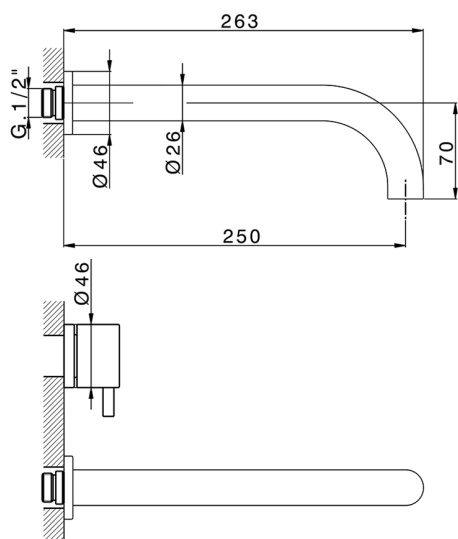

## Exposed part for concealed washbasin mixer NUOVA KIRUNA\_K2013511

MODEL **K2013511**

Exposed part for concealed washbasin mixer, without concealed part, spout L.250 mm, for items ZB033511

## Exposed part for concealed washbasin mixer NUOVA KIRUNA\_K2013511

K2013511

<https://en.huberitalia.com/exposed-part-for-concealed-washbasin-mixer-nuova-kiruna-k2013511>

**Concealed washbasin mixer CONCEALED\_ZB033511**

MODEL **ZB033511**

Concealed washbasin mixer, right headvalve - left headvalve

AVAILABLE FINISHINGS

 **04** 04 Without finishing

CHARACTERISTICS

Installation	<b>Concealed</b>
Concealed	<b>1</b>

2024-11-21